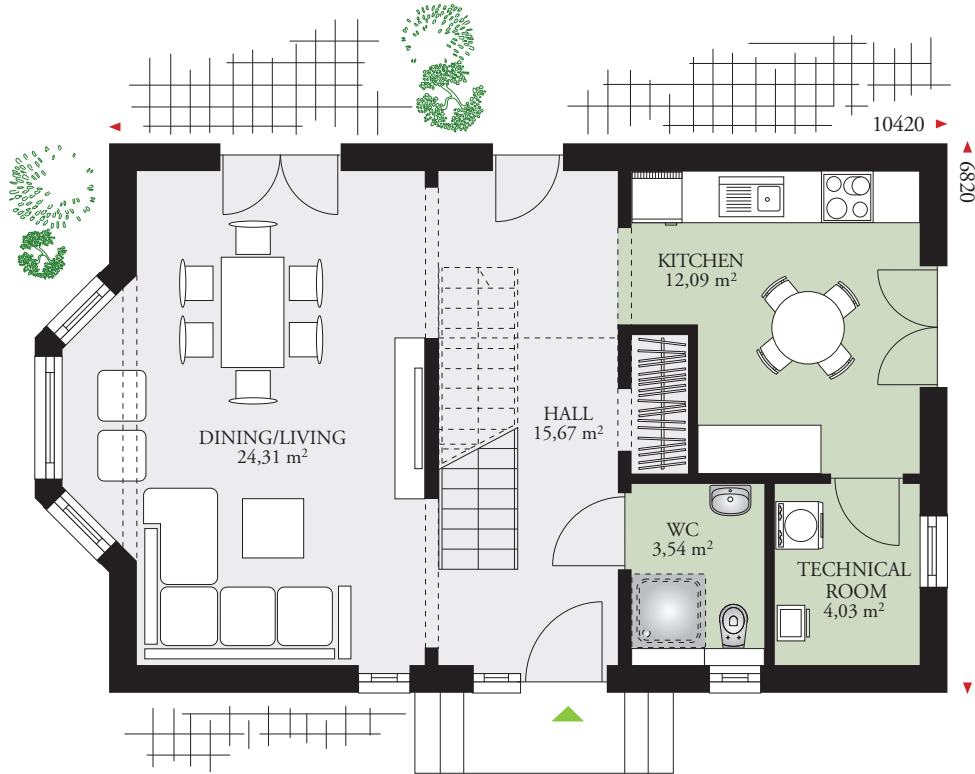

PARK 122E 121,26 m² (1305 sq. ft)

GROUND FLOOR AREA 61,96 m² (667 sq ft)

FIRST FLOOR AREA 59,30 m² (638 sq ft)