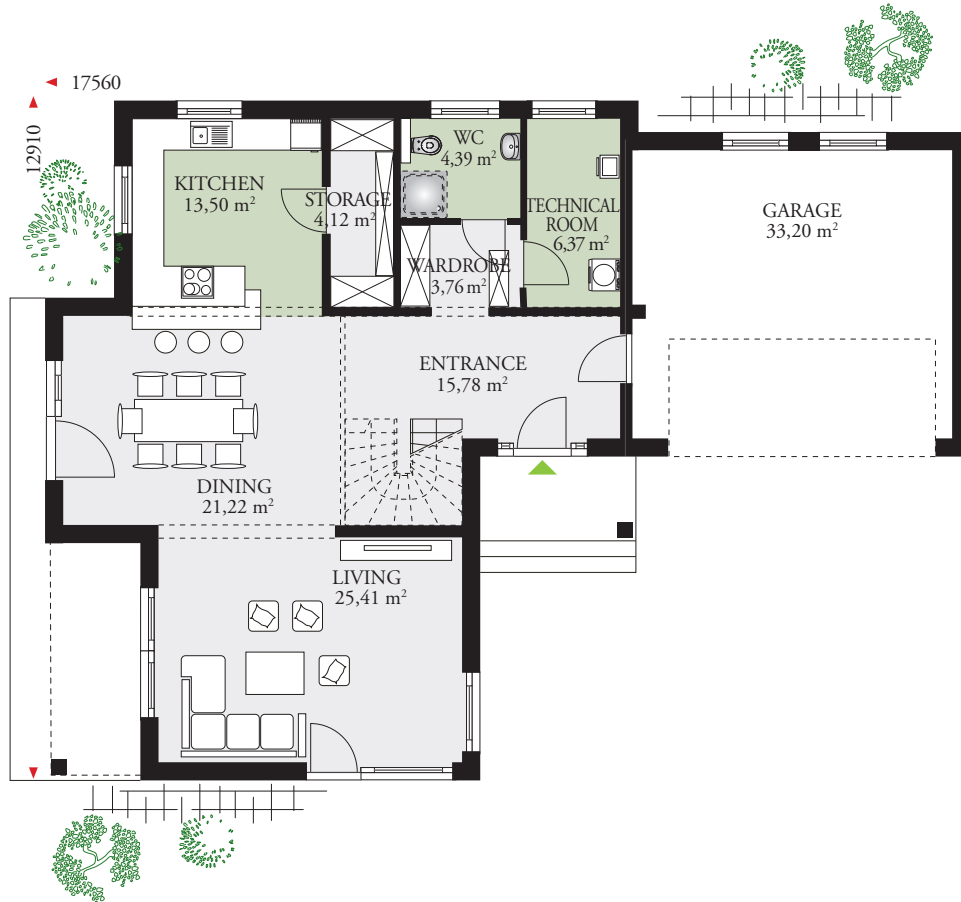

PARK 193E 203,55 m² (2191 sq. ft)

GROUND FLOOR AREA 132,21 m² (1423 sq. ft)

FIRST FLOOR AREA 71,34 m² (768 sq. ft)