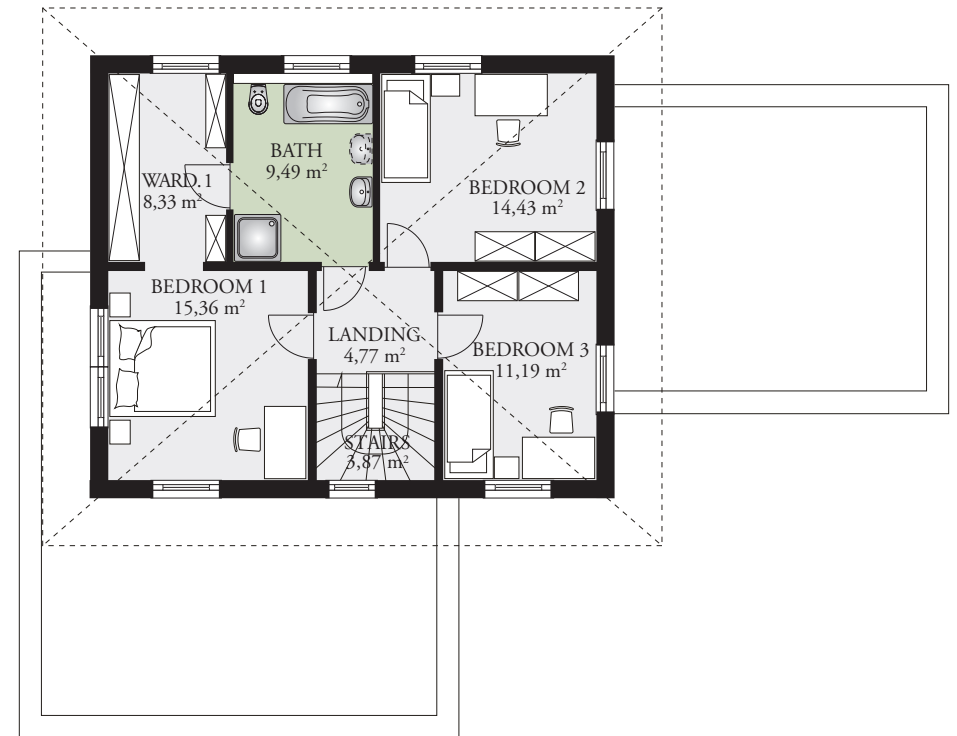

PARK 193E 203,55 m² (2191 sq. ft)

GROUND FLOOR AREA 132,21 m² (1423 sq. ft)

FIRST FLOOR AREA 71,34 m² (768 sq. ft)