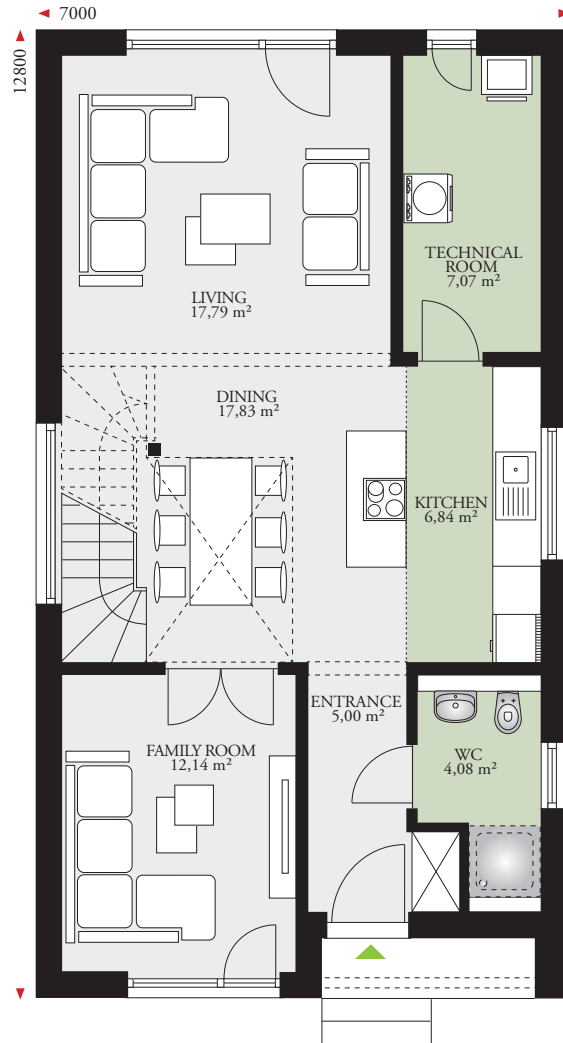

PARK 137E

144,85 m² (1559 sq. ft)

Ground floor area: 73,84 m² (795 sq. ft)

First floor area: 71,01 m² (764 sq. ft)