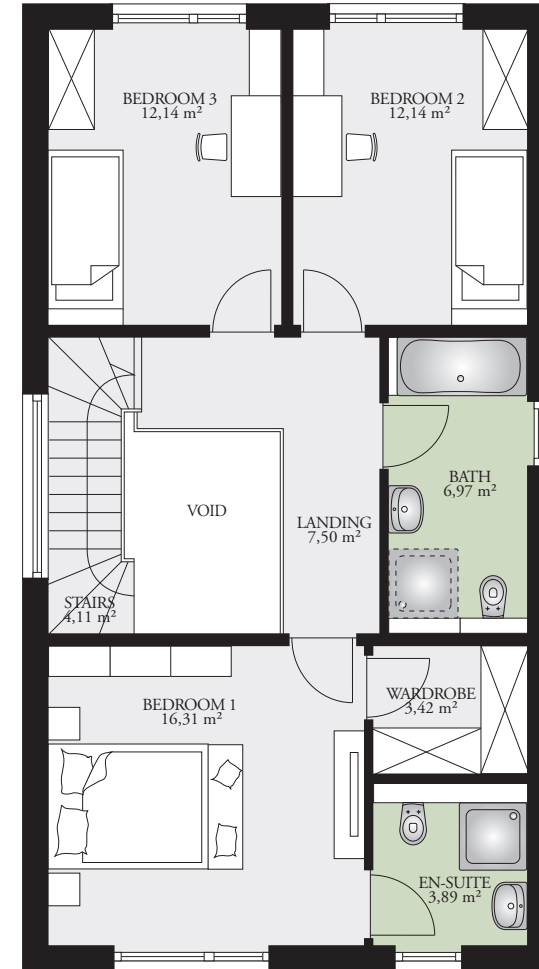

PARK 137E

144,85 m² (1559 sq. ft)

Ground floor area: 73,84 m² (795 sq. ft)

First floor area: 71,01 m² (764 sq. ft)