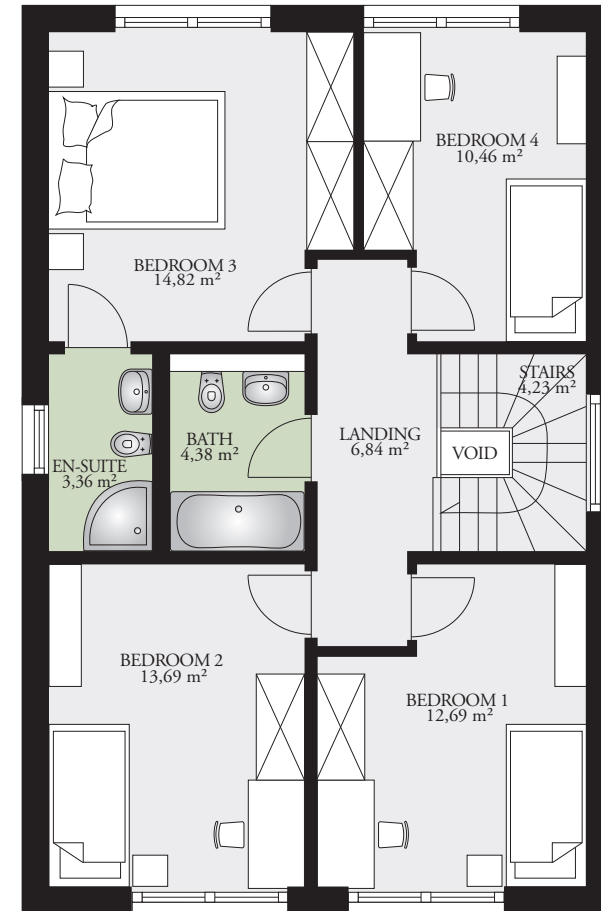

PARK 139.2E

146,14 m² (1573 sq. ft)

Ground floor area: 70,69 m² (761 sq. ft)

First floor area: 75,45 m² (812 sq. ft)