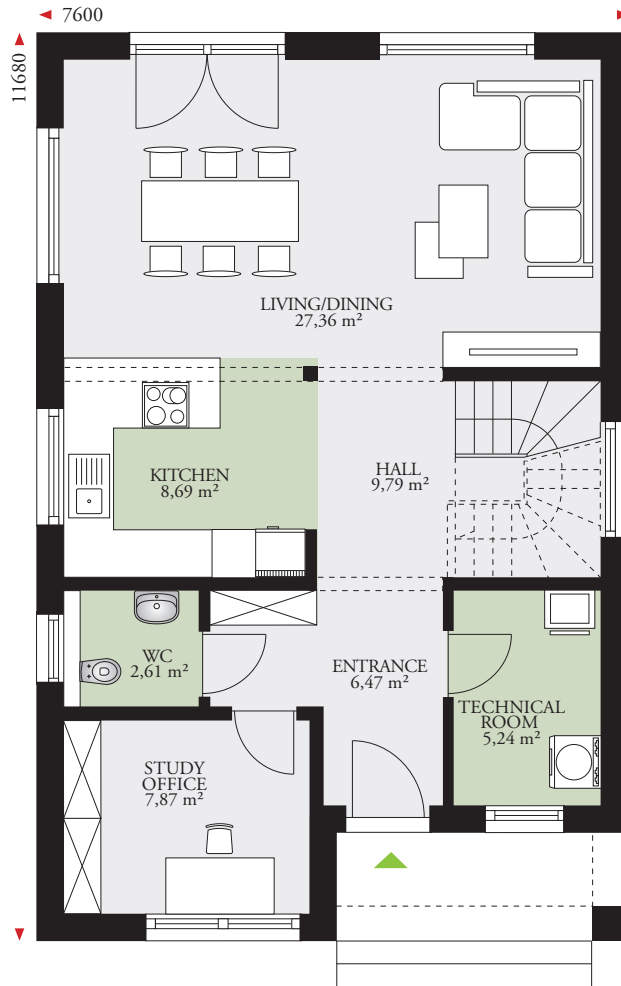

PARK 139.2E

146,14 m² (1573 sq. ft)

Ground floor area: 70,69 m² (761 sq. ft)

First floor area: 75,45 m² (812 sq. ft)