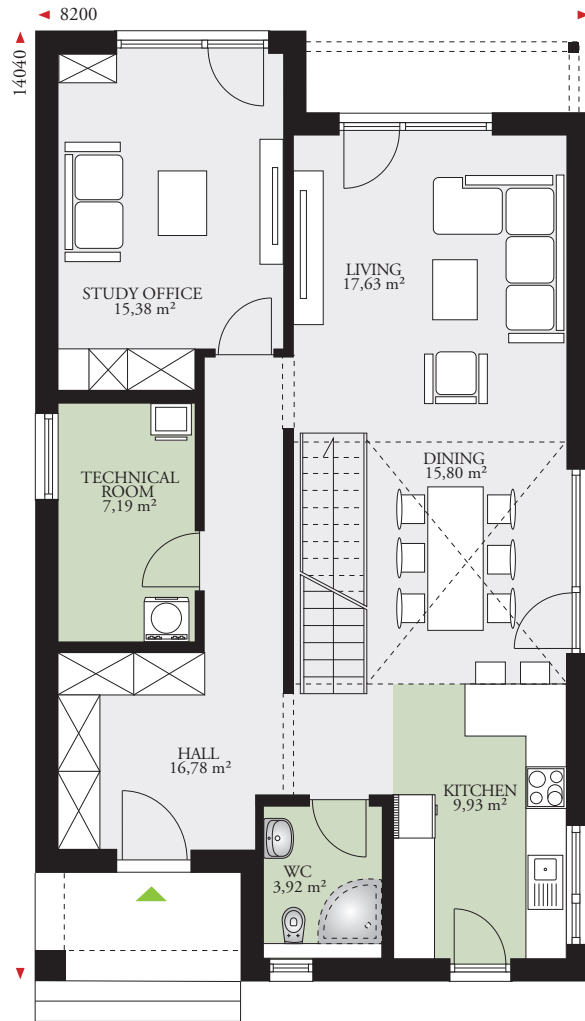

# PLAZA 170E

166,30 m<sup>2</sup> (1790 sq. ft)

Ground floor area: 90,36 m<sup>2</sup> (973 sq. ft)

First floor area: 75,94 m<sup>2</sup> (817 sq. ft)