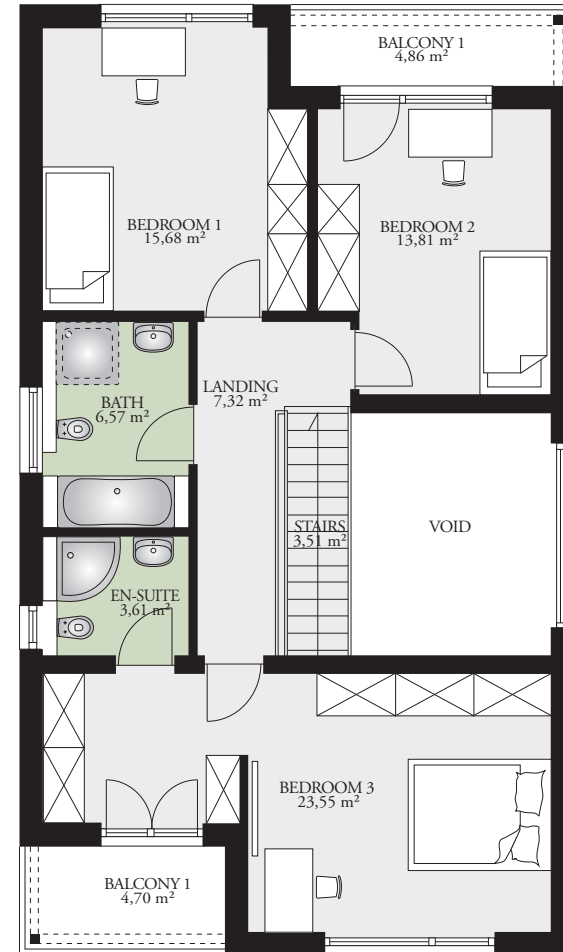

# PLAZA 170E

166,30 m<sup>2</sup> (1790 sq. ft)

Ground floor area: 90,36 m<sup>2</sup> (973 sq. ft)

First floor area: 75,94 m<sup>2</sup> (817 sq. ft)