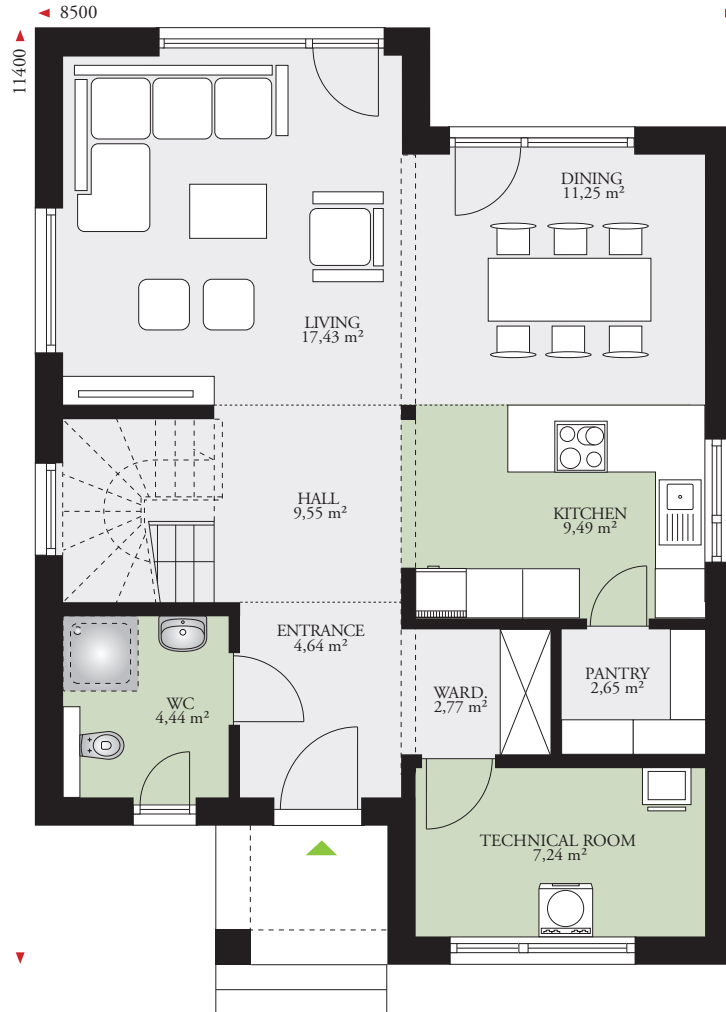

PARK 131E

131,47 m² (1531 sq. ft)

Ground floor area: 69,46 m² (774 sq. ft)

First floor area: 62,01 m² (759 sq. ft)