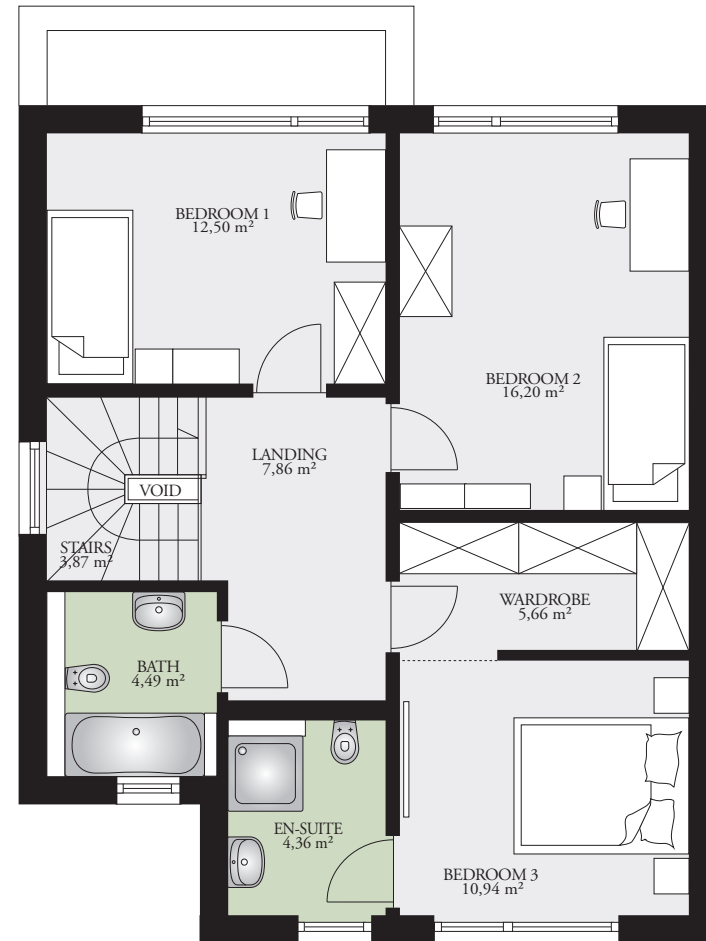

PARK 131E

131,47 m² (1531 sq. ft)

Ground floor area: 69,46 m² (774 sq. ft)

First floor area: 62,01 m² (759 sq. ft)