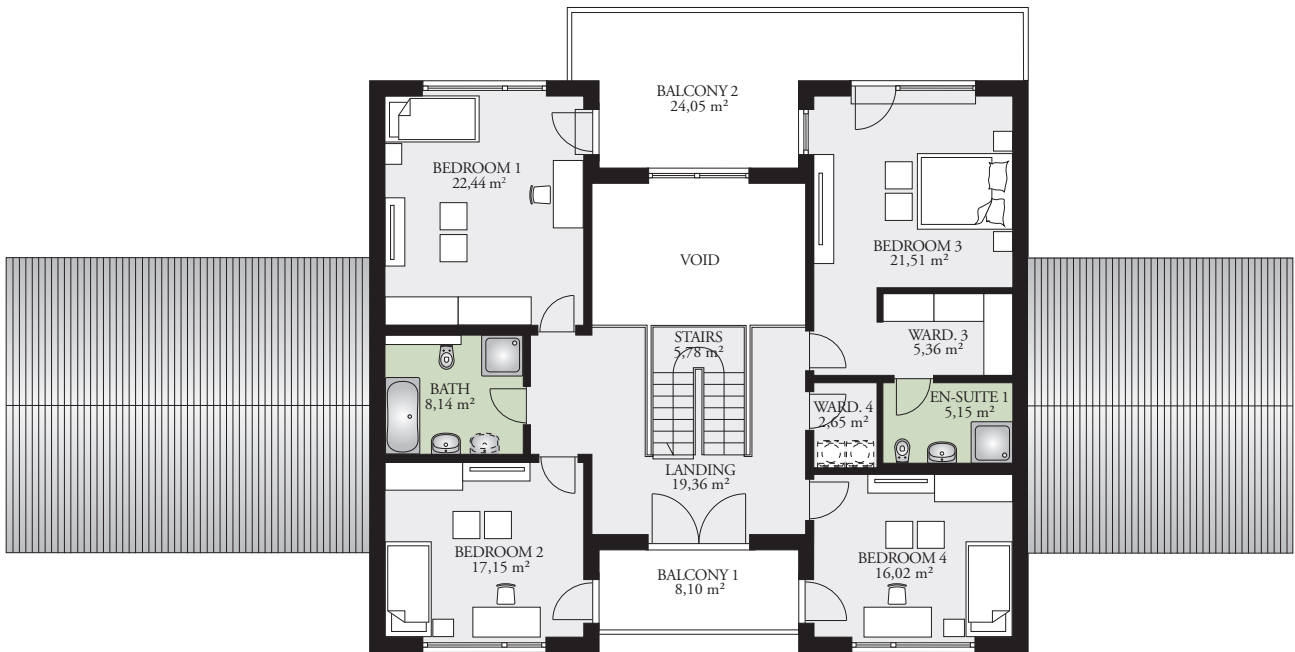

PARK 377E 361,05 m² (3886 sq. ft)

GROUND FLOOR AREA 230,32 m² (2479 sq. ft)

FIRST FLOOR AREA 130,73 m² (1407 sq. ft)