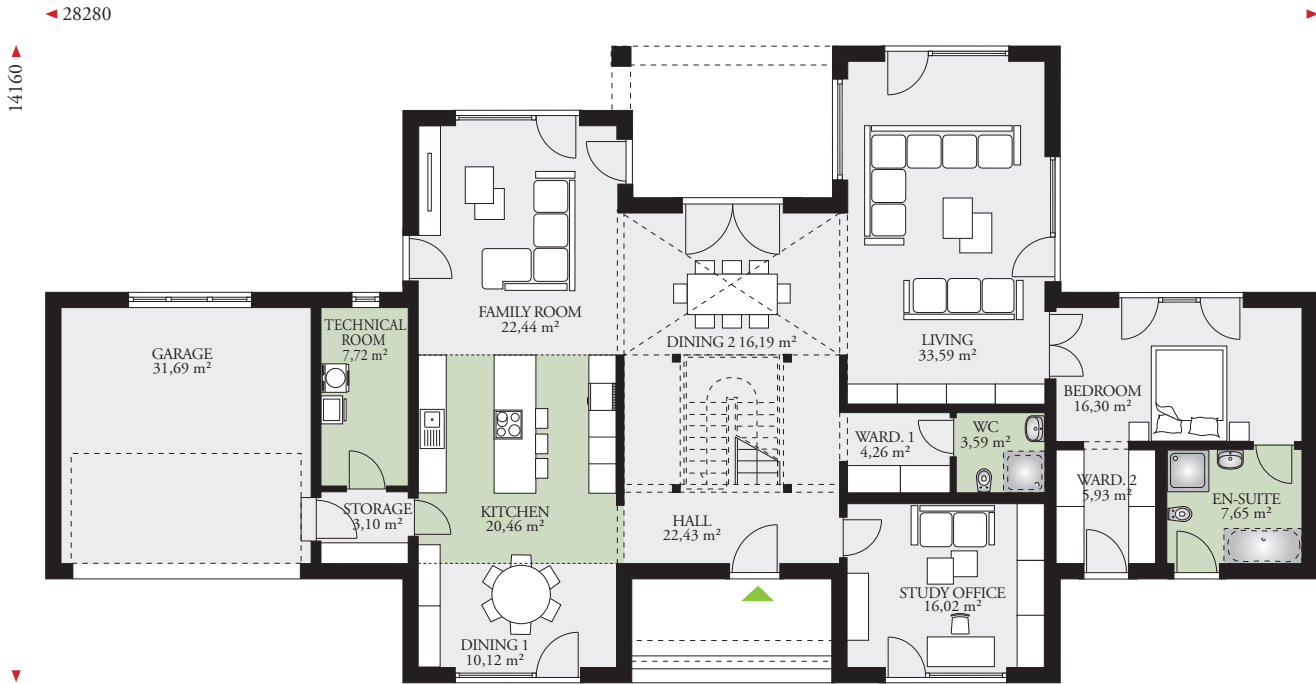

PARK 377E 361,05 m² (3886 sq. ft)

GROUND FLOOR AREA 230,32 m² (2479 sq. ft)

FIRST FLOOR AREA 130,73 m² (1407 sq. ft)