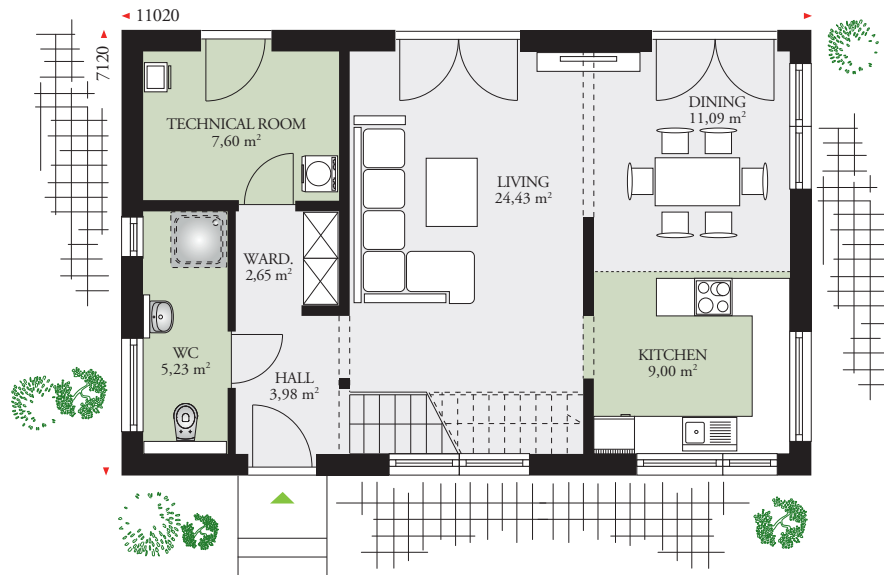

PARK 127E CUBE 132,51 m² (1426 sq ft)

GROUND FLOOR AREA 66,42 m² (715 sq ft)

FIRST FLOOR AREA 66,09 m² (711 sq ft)