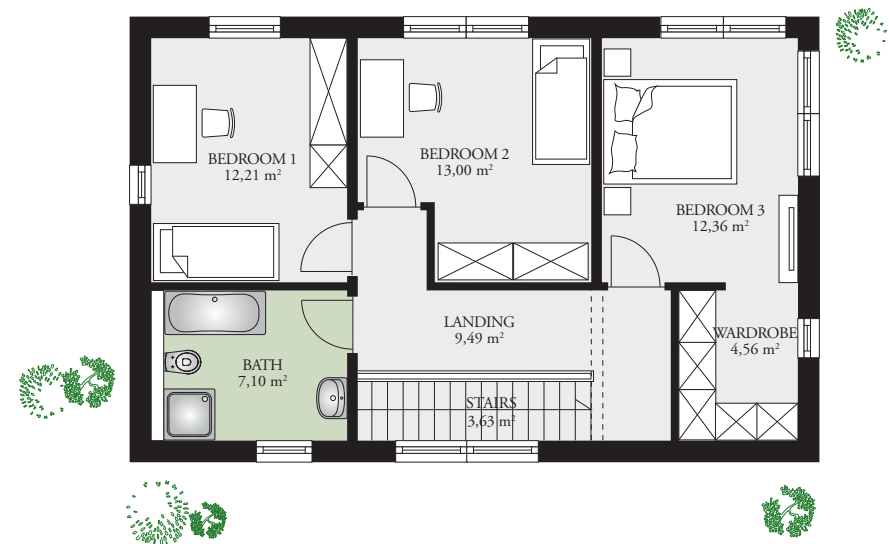

PARK 127E CUBE 132,51 m² (1426 sq ft)

GROUND FLOOR AREA 66,42 m² (715 sq ft)

FIRST FLOOR AREA 66,09 m² (711 sq ft)