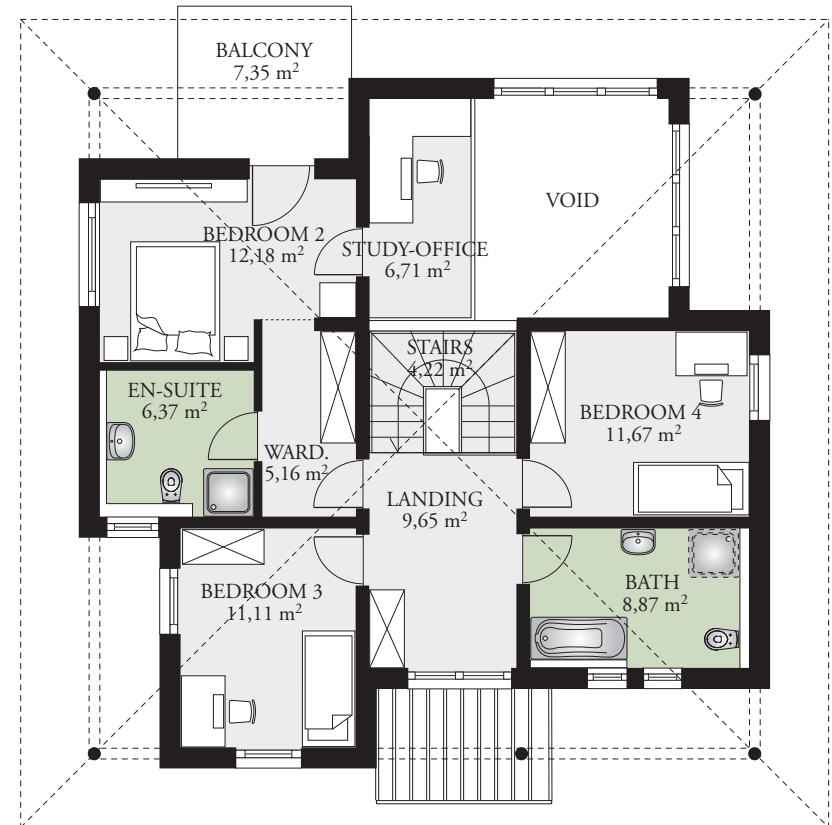

PLAZA 174E 175,18 m² (1885 sq. ft)

GROUND FLOOR AREA 93,95 m² (1011 sq. ft)

FIRST FLOOR AREA 81,23 m² (874 sq. ft)