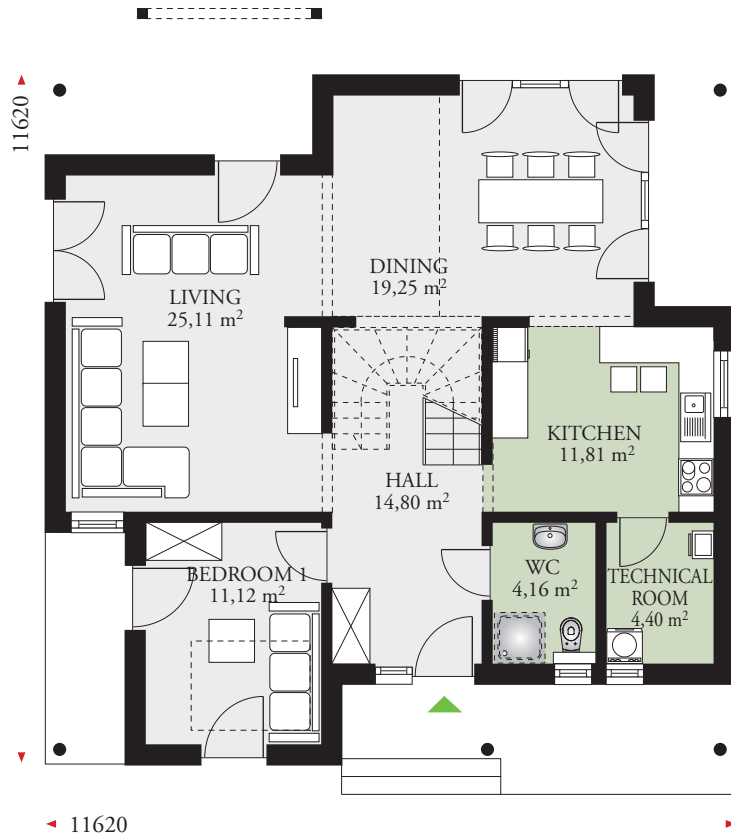

PLAZA 174E 175,18 m² (1885 sq. ft)

GROUND FLOOR AREA 93,95 m² (1011 sq. ft)

FIRST FLOOR AREA 81,23 m² (874 sq. ft)