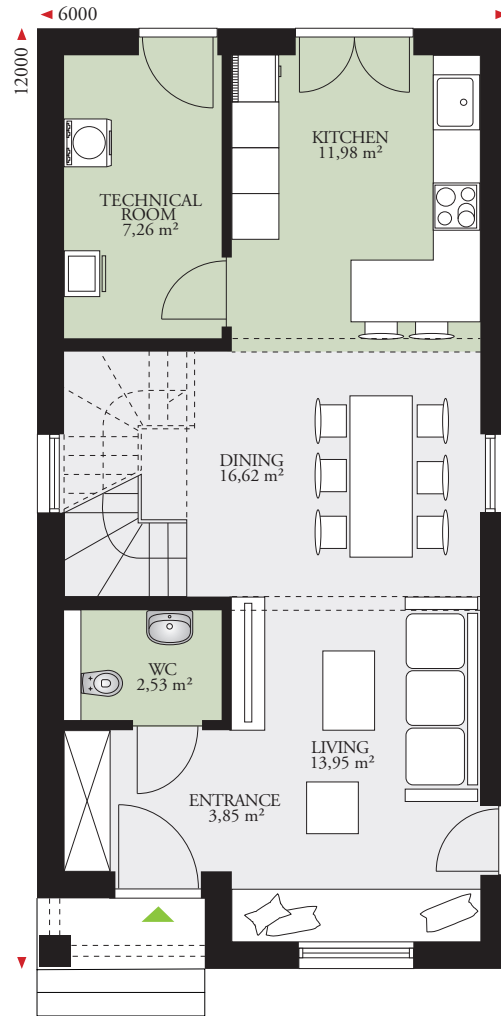

PARK 112E CUBE

117,51 m² (1265 sq. ft)

Ground floor area: 58,13 m² (626 sq. ft)

First floor area: 59,38 m² (639 sq. ft)