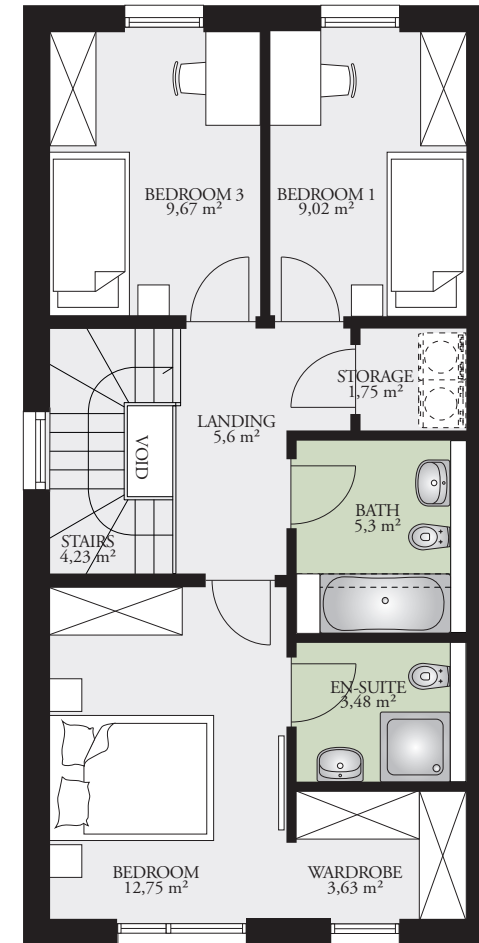

PARK 112E CUBE

117,51 m² (1265 sq. ft)

Ground floor area: 58,13 m² (626 sq. ft)

First floor area: 59,38 m² (639 sq. ft)