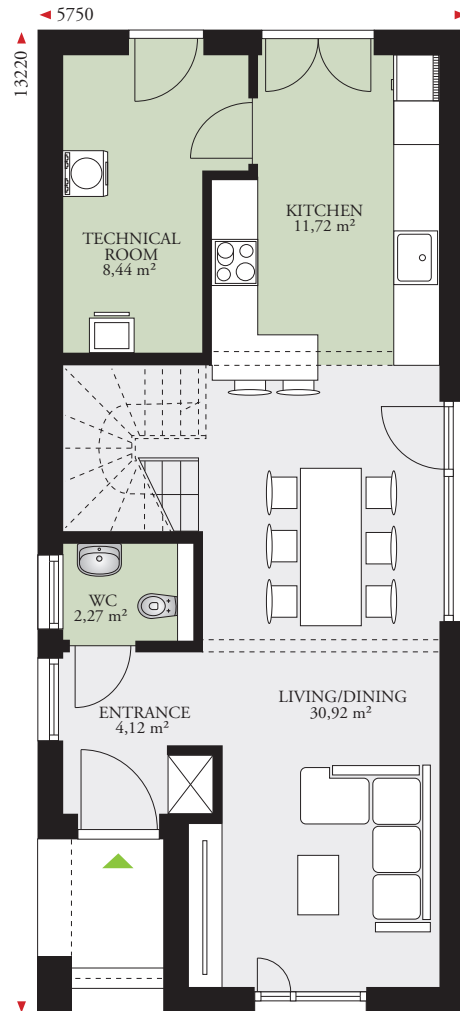

PARK 116E

122,32 m² (1317 sq. ft)

Ground floor area: 59,46 m² (640 sq. ft)

First floor area: 62,86 m² (677 sq. ft)