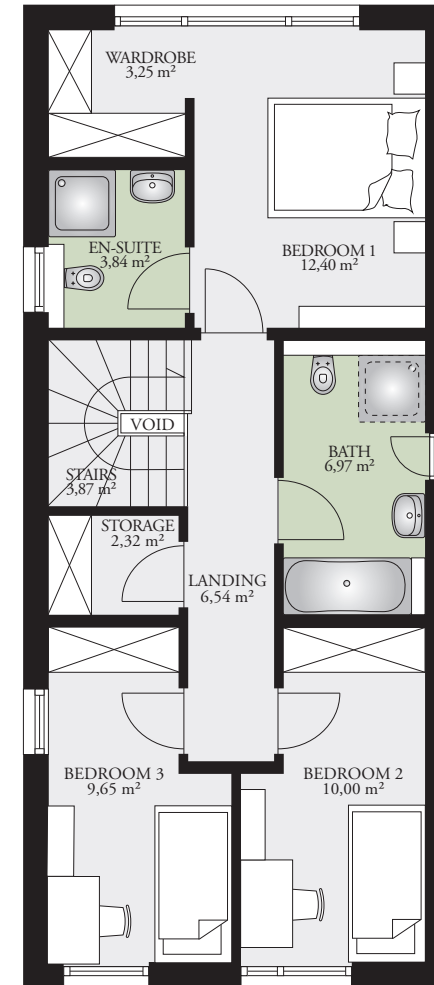

PARK 116E

122,32 m² (1317 sq. ft)

Ground floor area: 59,46 m² (640 sq. ft)

First floor area: 62,86 m² (677 sq. ft)