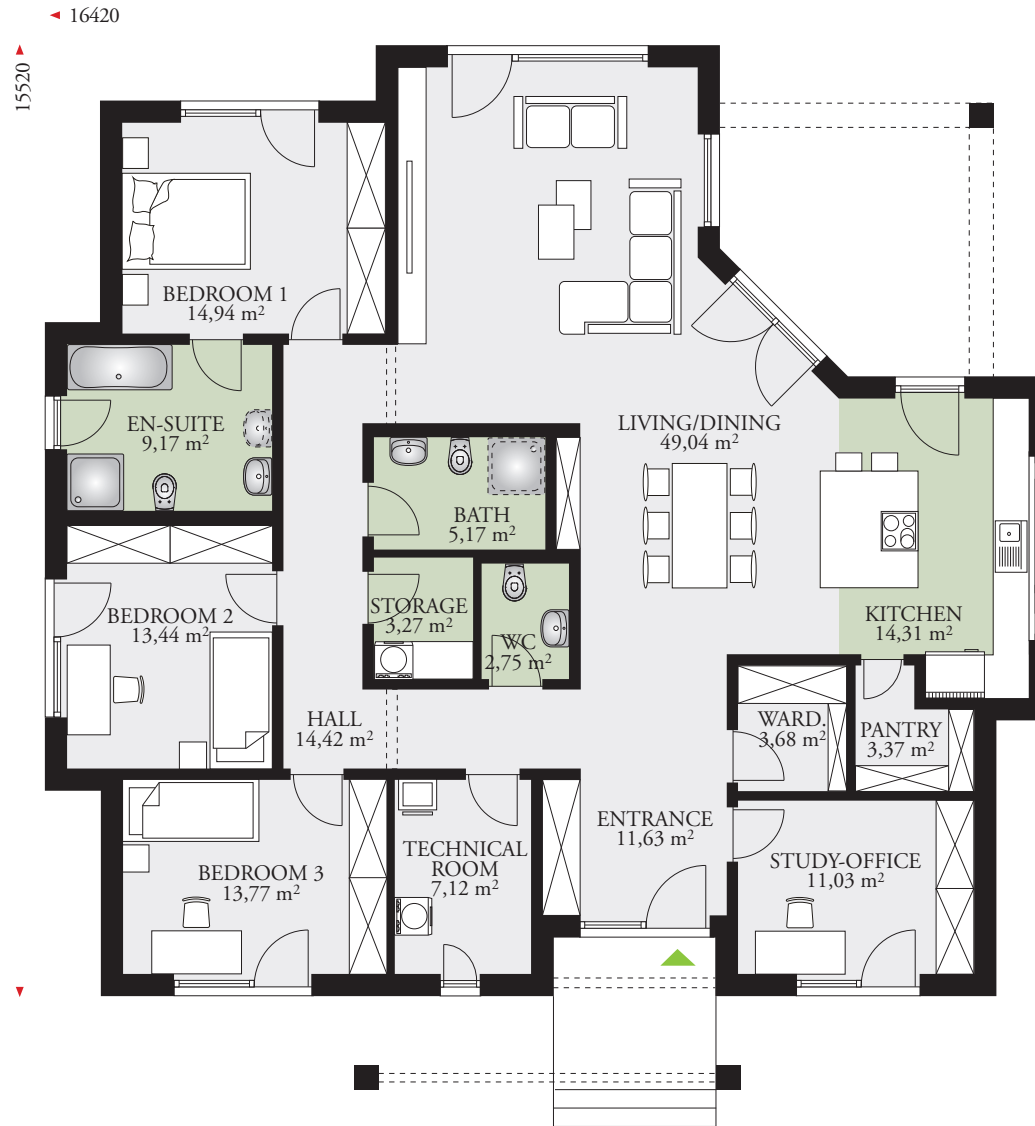

SONATE 177E 188,36 m² (2028 sq. ft)

GROUND FLOOR AREA 188,36 m² (2028 sq. ft)