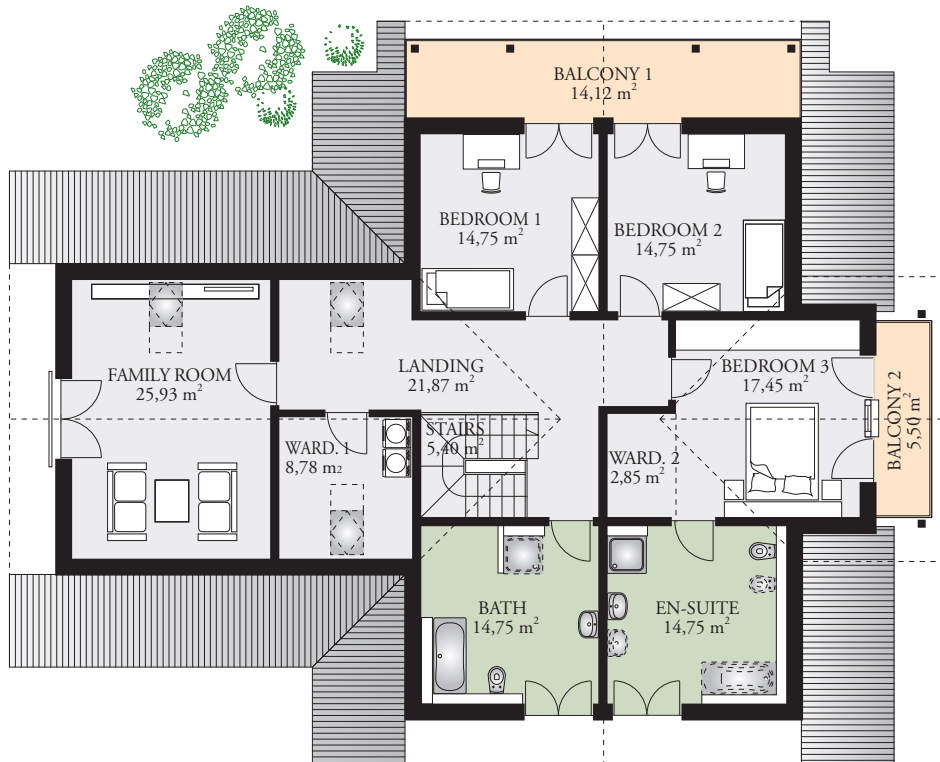

# IMPULS 301E 293,83 m<sup>2</sup> (3162 sq ft)

GROUND FLOOR AREA 145,61 m<sup>2</sup> (1567 sq ft)

FIRST FLOOR AREA 148,22 m<sup>2</sup> (1596 sq ft)