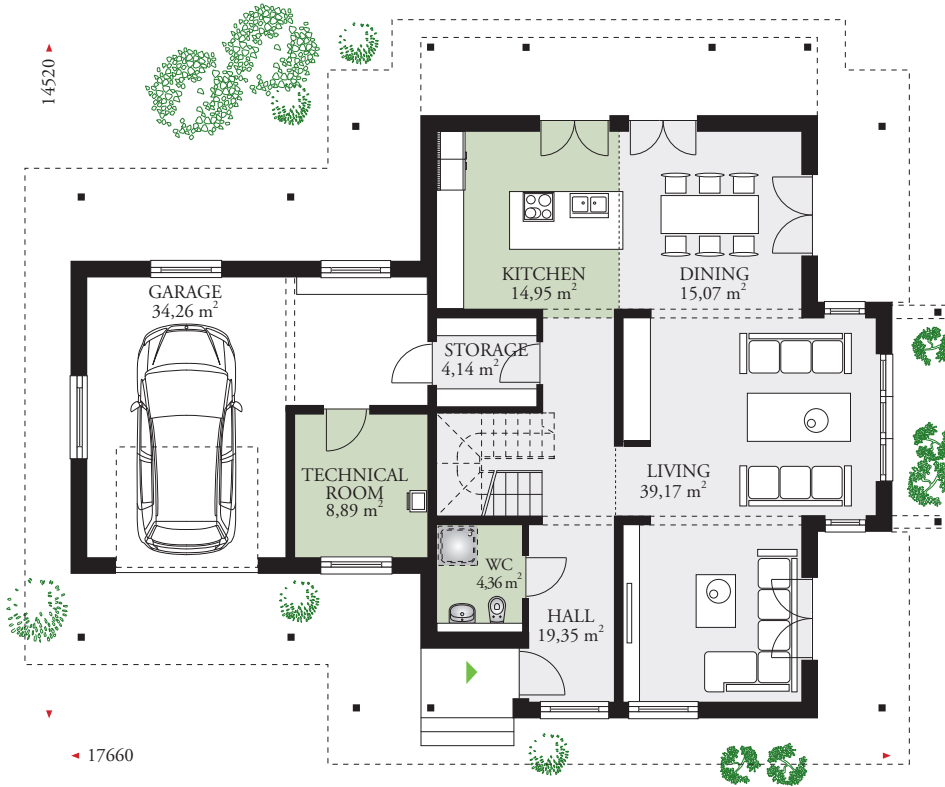

# IMPULS 301E 293,83 m<sup>2</sup> (3162 sq ft)

GROUND FLOOR AREA 145,61 m<sup>2</sup> (1567 sq ft)

FIRST FLOOR AREA 148,22 m<sup>2</sup> (1596 sq ft)