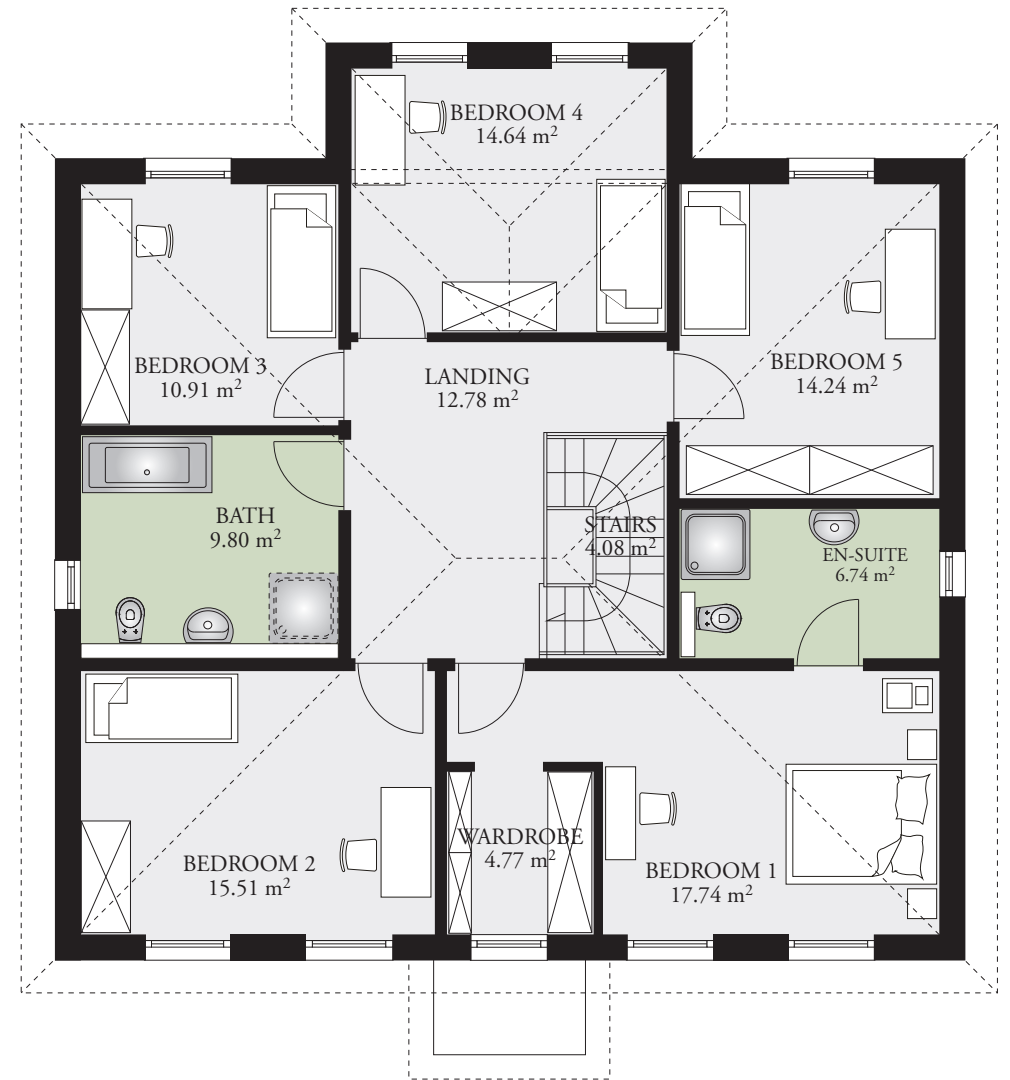

PARK 238E 237.28 m² (2553 sq ft)

GROUND FLOOR AREA 118.94 m² (1280 sq ft)

FIRST FLOOR AREA 118.34 m² (1273 sq ft)