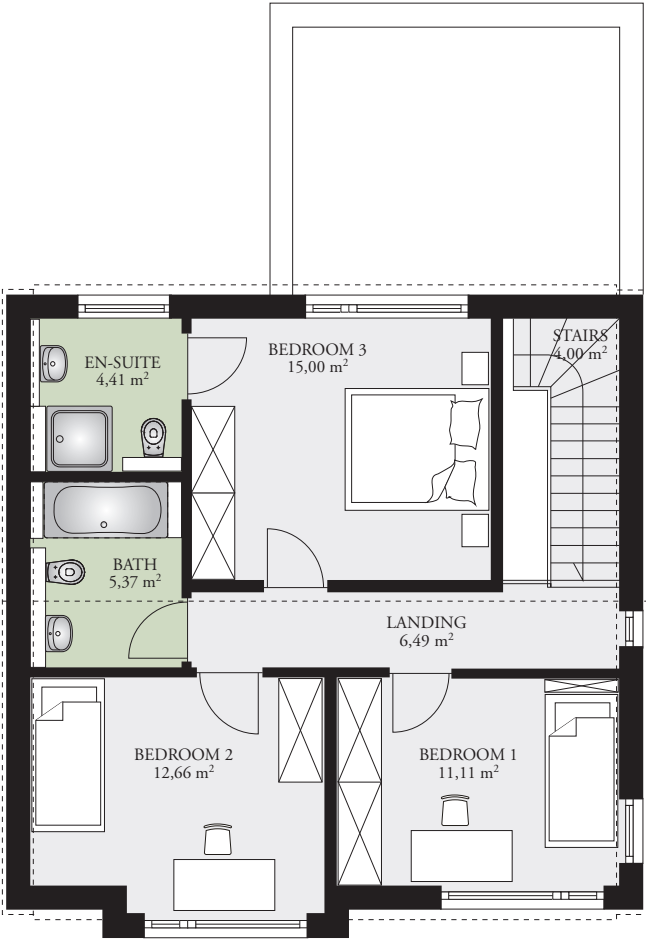

PARK 139.1 E

139,18 m² (1498 sq. ft.)

Ground floor area: 76,32 m² (821 sq. ft.)

First floor area: 62,86 m² (677 sq. ft.)