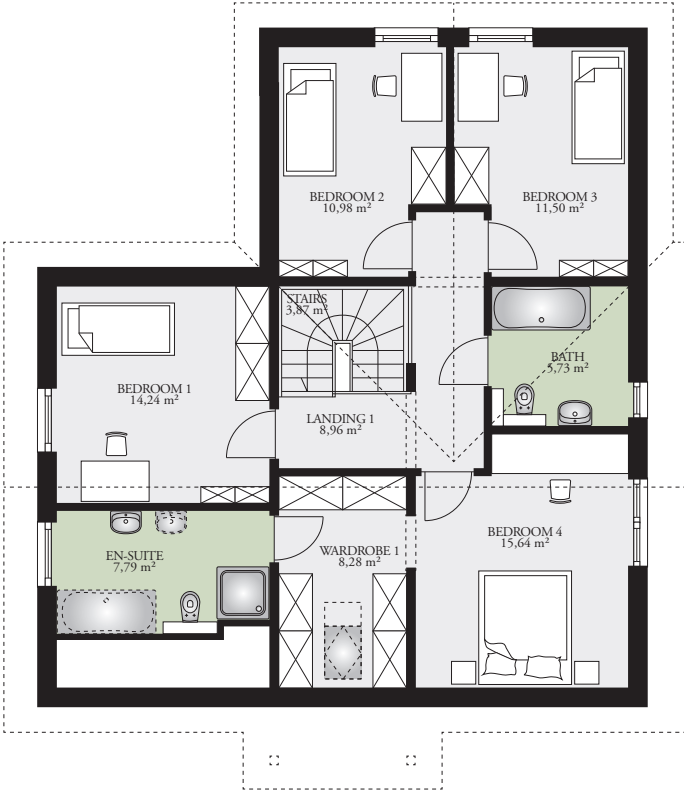

POINT 189E

188,98 m² (2034 sq. ft)

Ground floor area: 96,26 m² (1036 sq. ft)

First floor area: 92,72 m² (998 sq. ft)