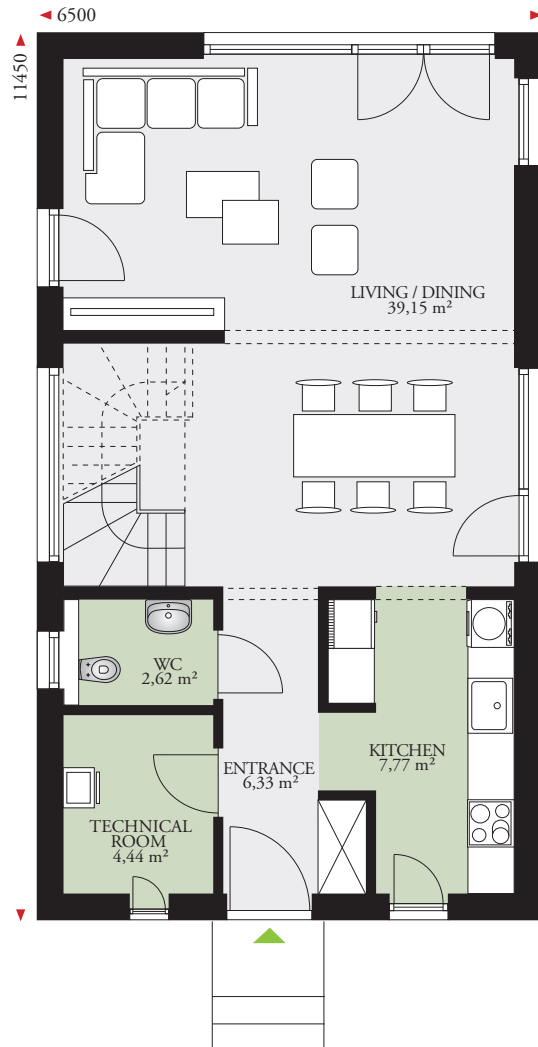

PARK 118E

124,36 m² (1339 sq. ft)

Ground floor area: 62,52 m² (673 sq. ft)

First floor area: 61,84 m² (666 sq. ft)