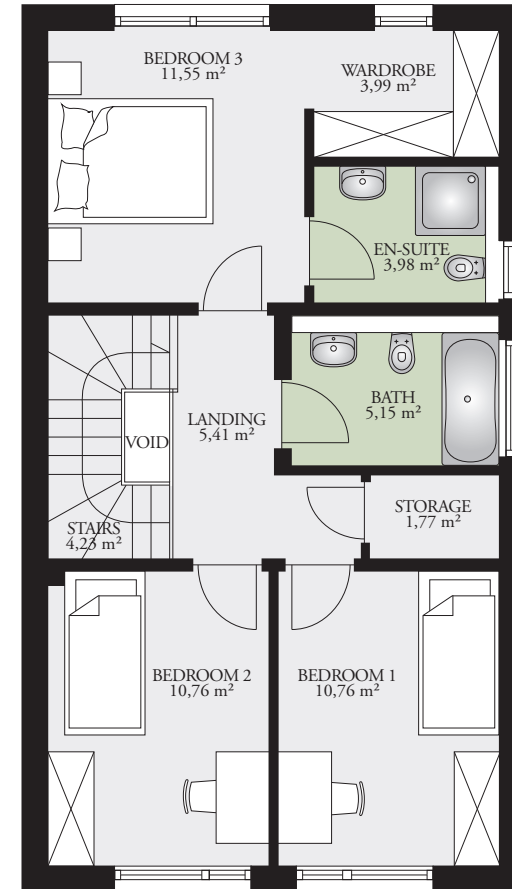

PARK 118E

124,36 m² (1339 sq. ft)

Ground floor area: 62,52 m² (673 sq. ft)

First floor area: 61,84 m² (666 sq. ft)