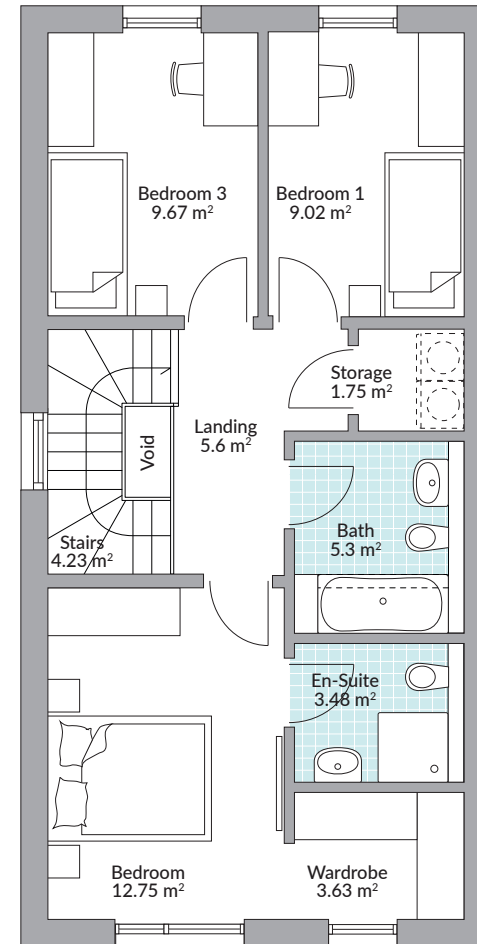

PARK 112E CUBE

117.51 m² (1,265 sq.ft.)

GROUND FLOOR AREA 58.13 m² (626 sq.ft.)

FIRST FLOOR AREA 59.38 m² (639 sq.ft.)

TODAY