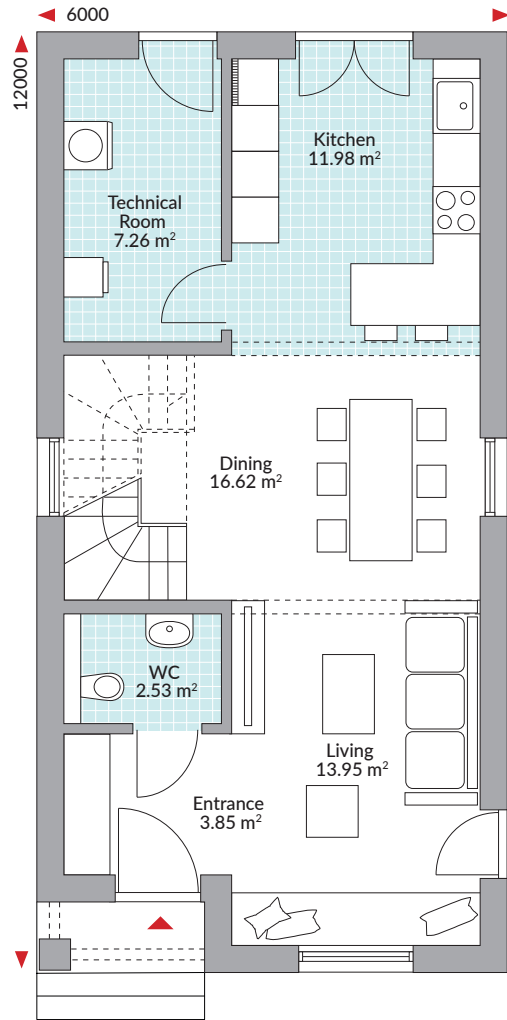

PARK 112E CUBE

117.51 m² (1,265 sq.ft.)

GROUND FLOOR AREA 58.13 m² (626 sq.ft.)

FIRST FLOOR AREA 59.38 m² (639 sq.ft.)

TODAY