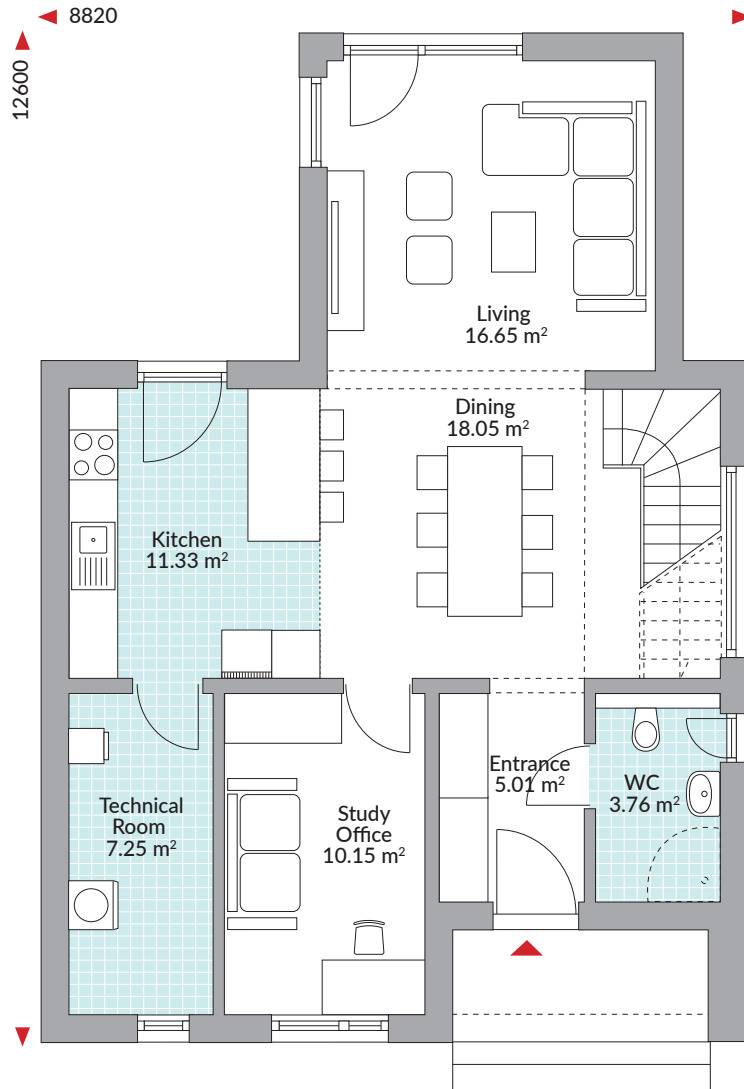

PARK 130E

137.63 m² (1,481 sq.ft.)

GROUND FLOOR AREA 75.19 m² (809 sq.ft.)

FIRST FLOOR AREA 62.44 m² (672 sq.ft.)

TODAY