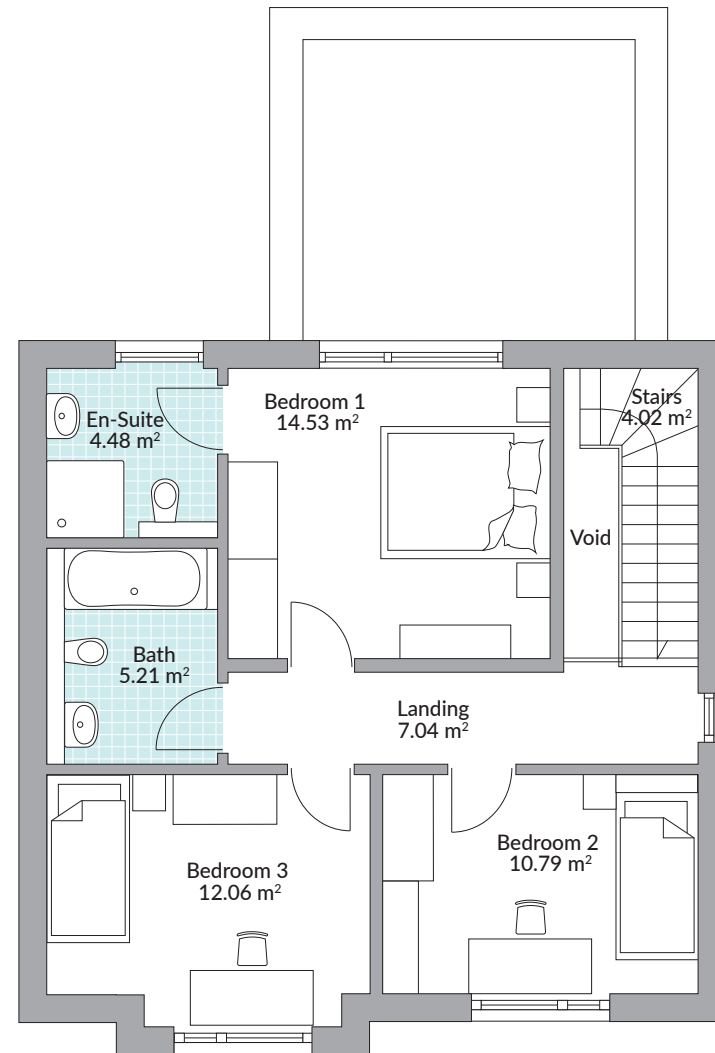

PARK 130E

137.63 m² (1,481 sq.ft.)

GROUND FLOOR AREA 75.19 m² (809 sq.ft.)

FIRST FLOOR AREA 62.44 m² (672 sq.ft.)

TODAY