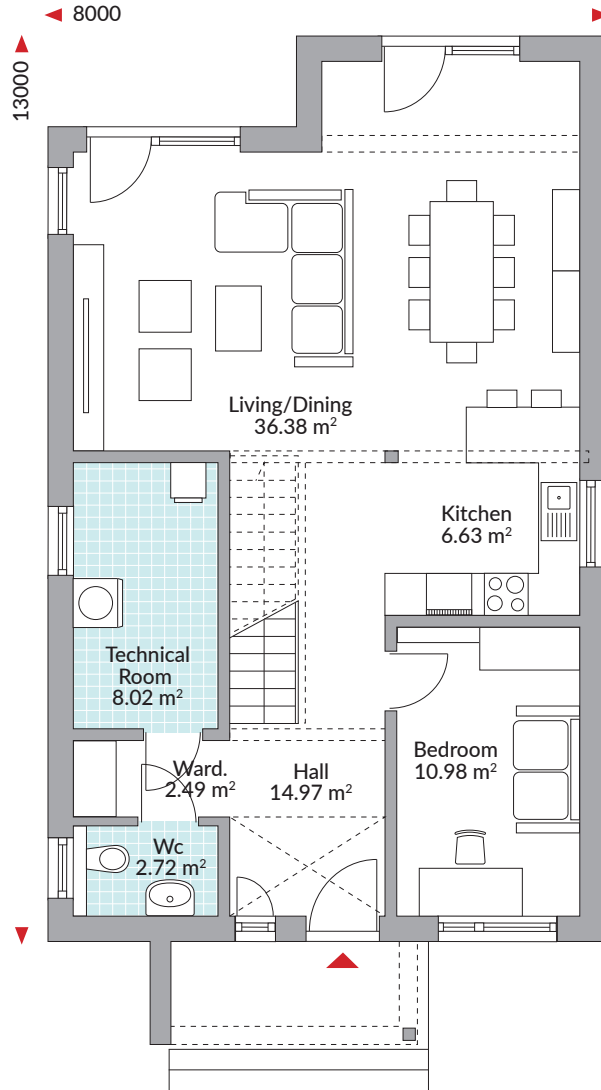

PARK 154E

162.52 m² (1,749 sq.ft.)

GROUND FLOOR AREA 85.36 m² (919 sq.ft.)

FIRST FLOOR AREA 77.16 m² (831 sq.ft.)