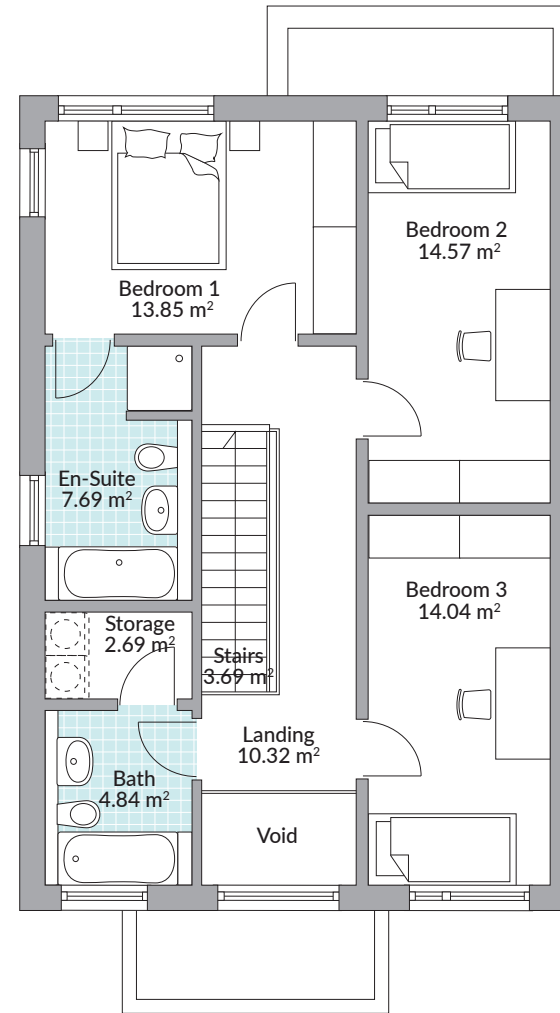

PARK 154E

162.52 m² (1,749 sq.ft.)

GROUND FLOOR AREA 85.36 m² (919 sq.ft.)

FIRST FLOOR AREA 77.16 m² (831 sq.ft.)