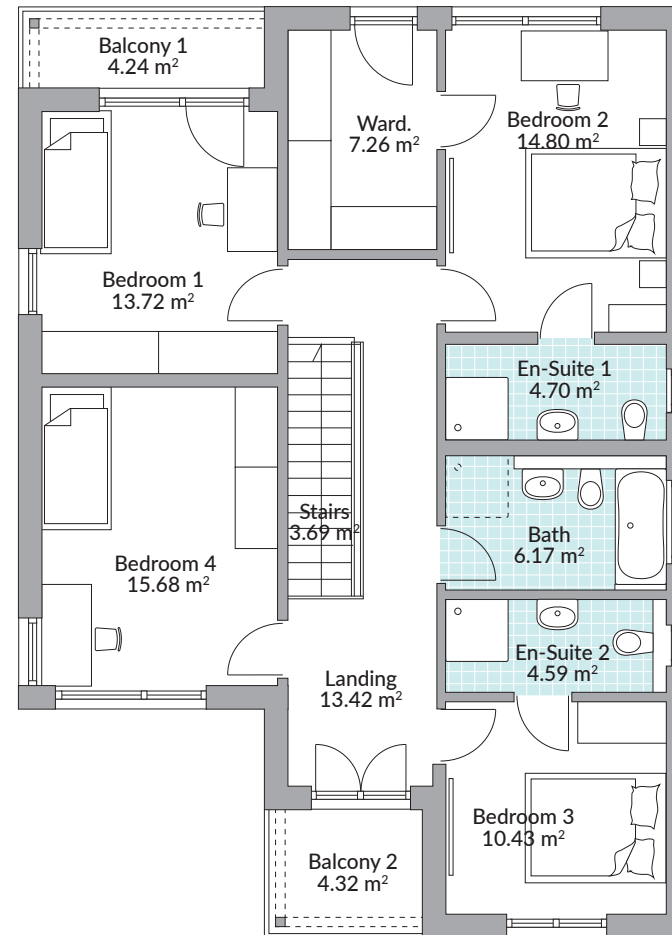

PLAZA 201E

201.69 m² (2,171 sq.ft.)

GROUND FLOOR AREA 101.27 m² (1,090 sq.ft.)

FIRST FLOOR AREA 100.42 m² (1,080 sq.ft.)

TODAY