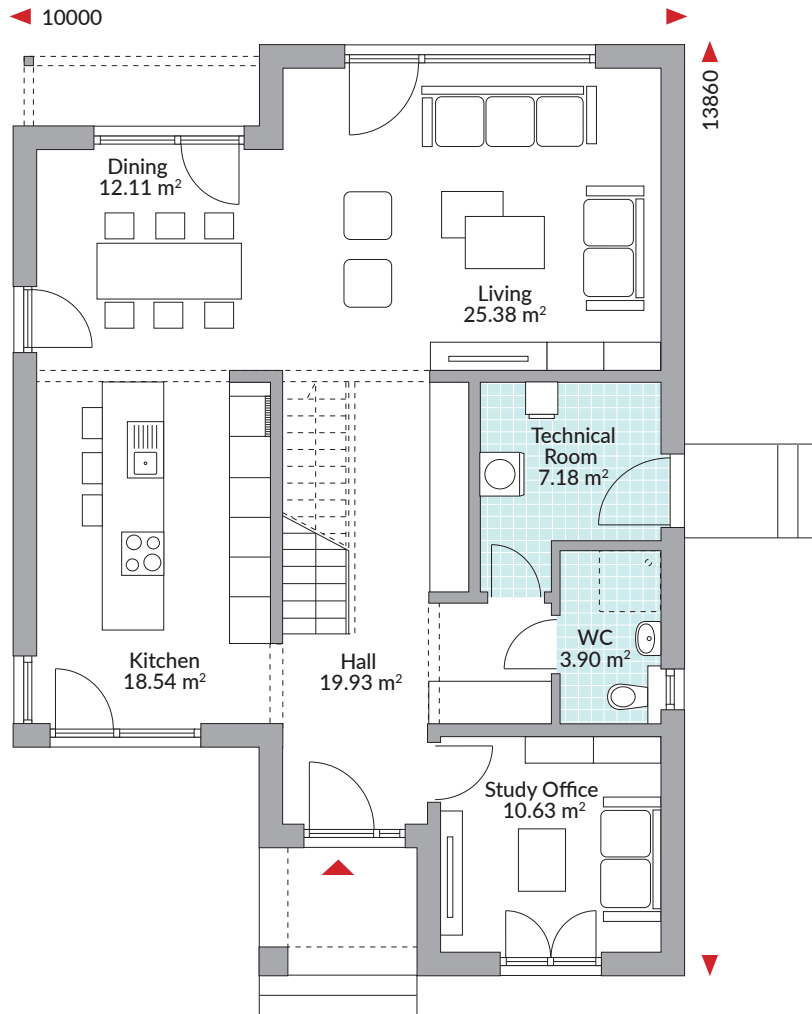

PLAZA 201E

201.69 m² (2,171 sq.ft.)

GROUND FLOOR AREA 101.27 m² (1,090 sq.ft.)

FIRST FLOOR AREA 100.42 m² (1,080 sq.ft.)

TODAY