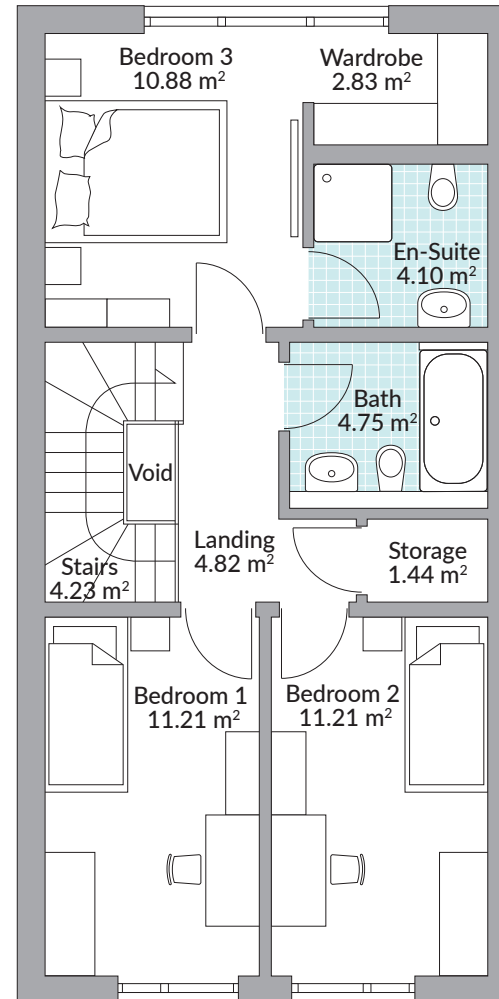

POINT 114E

119.44 m² (1,286 sq.ft.)

GROUND FLOOR AREA 60.06 m² (646 sq.ft.)

FIRST FLOOR AREA 59.38 m² (639 sq.ft.)

TODAY