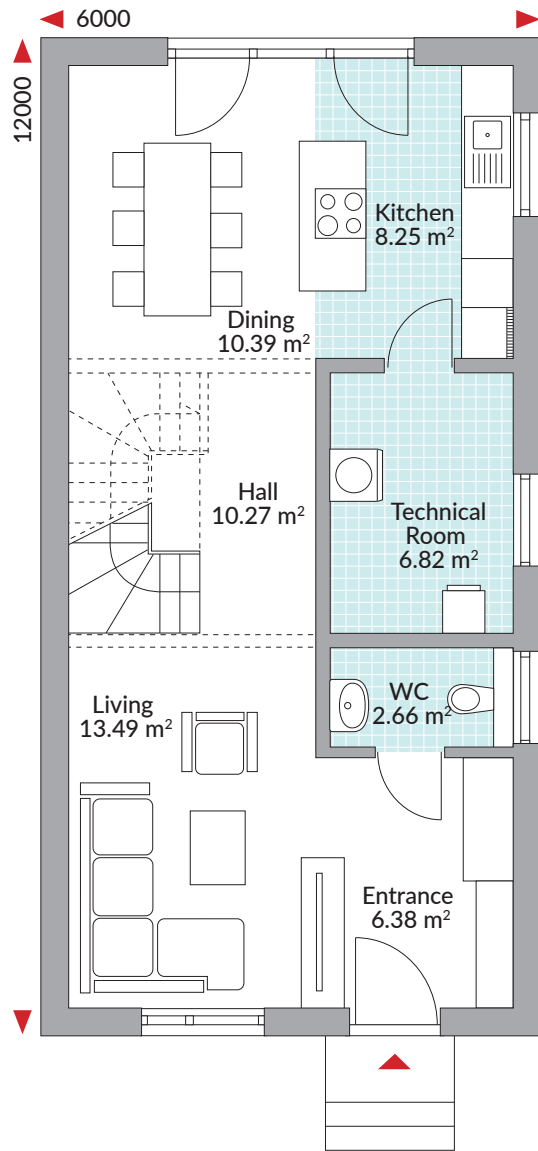

POINT 114E

119.44 m² (1,286 sq.ft.)

GROUND FLOOR AREA 60.06 m² (646 sq.ft.)

FIRST FLOOR AREA 59.38 m² (639 sq.ft.)

TODAY