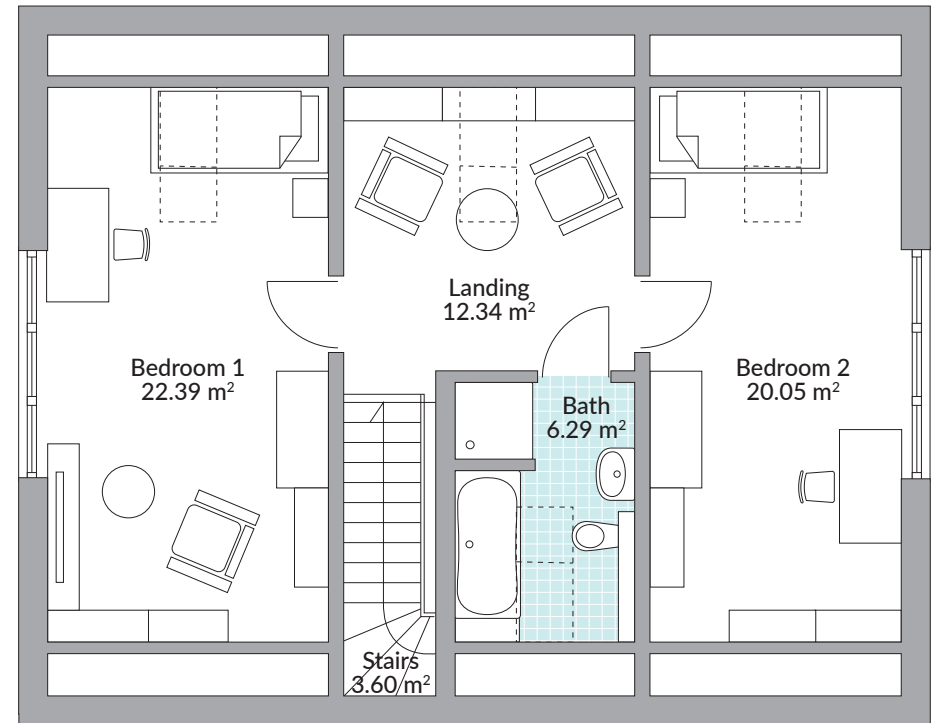

POINT 142E

161.18 m² (1,735 sq.ft.)

GROUND FLOOR AREA 80.76 m² (869 sq.ft.)

FIRST FLOOR AREA 80.42 m² (866 sq.ft.)

TODAY