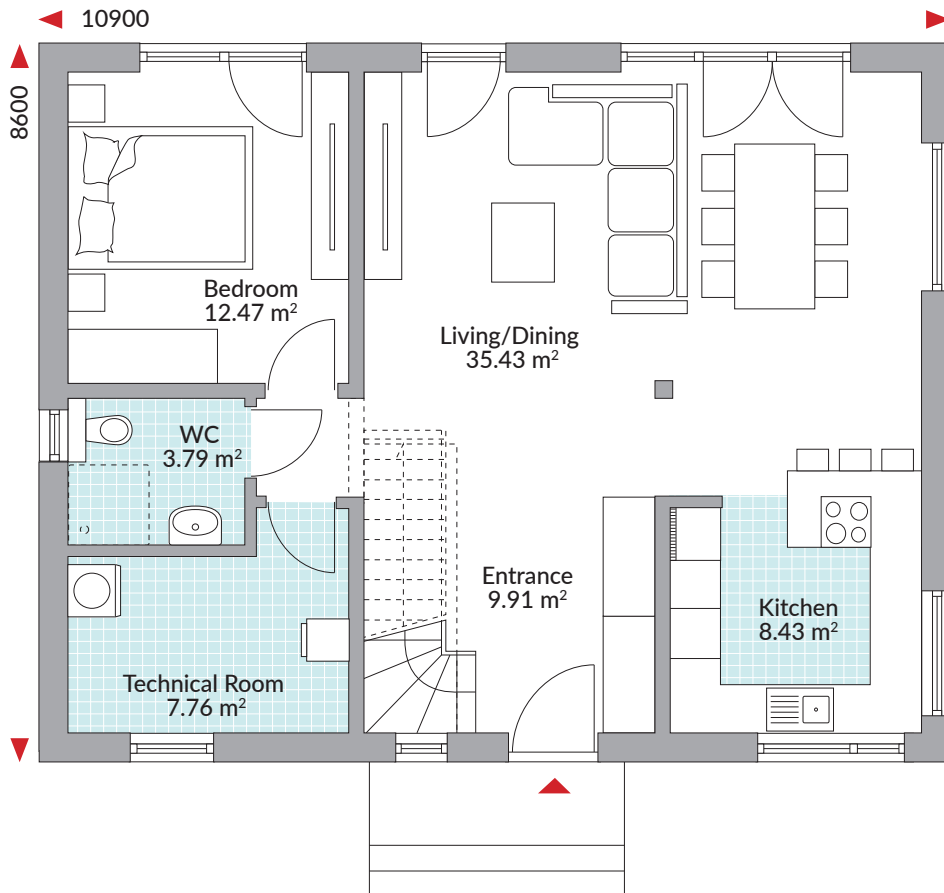

POINT 142E

161.18 m² (1,735 sq.ft.)

GROUND FLOOR AREA 80.76 m² (869 sq.ft.)

FIRST FLOOR AREA 80.42 m² (866 sq.ft.)

TODAY