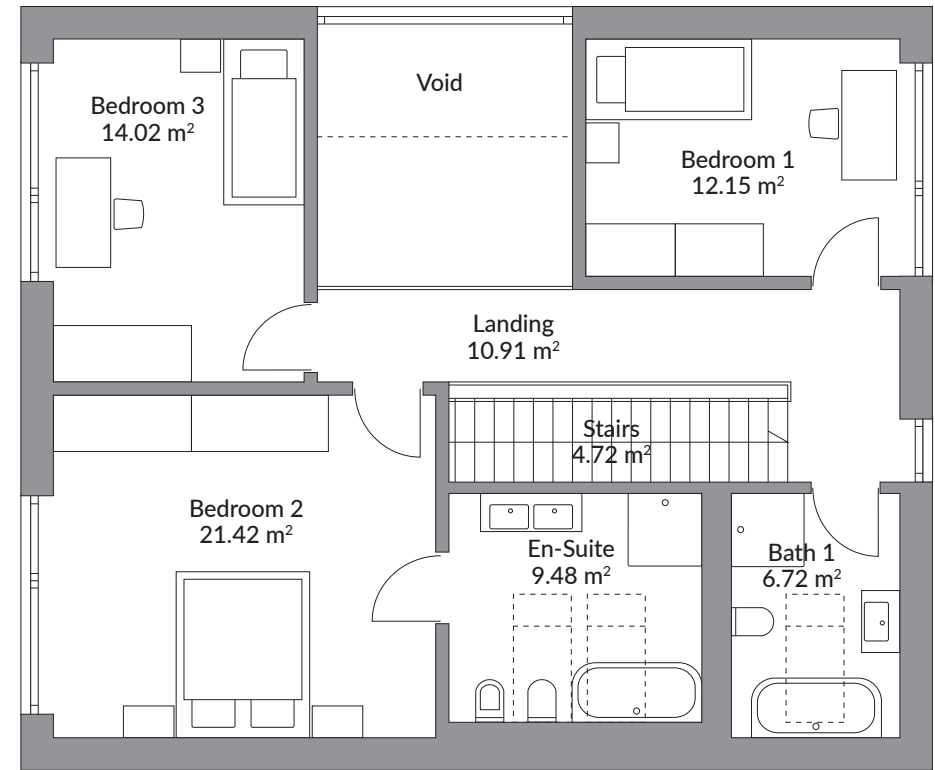

VISION 172

182.17 m² (1,961 sq. ft.)

GROUND FLOOR AREA - 96.62 m² (1,040 sq. ft.)

FIRST FLOOR AREA - 85.55 m² (921 sq. ft.)

VISION
by Danwood