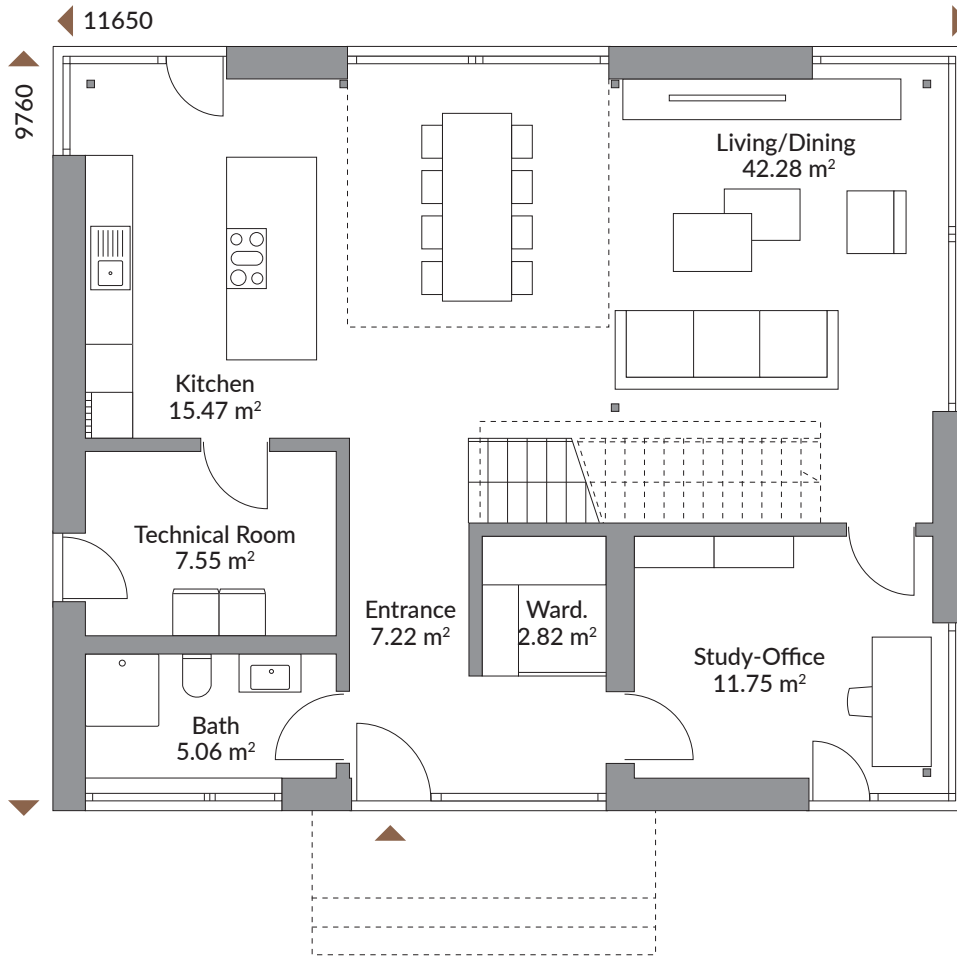

VISION 172

182.17 m² (1,961 sq. ft.)

GROUND FLOOR AREA - 96.62 m² (1,040 sq. ft.)

FIRST FLOOR AREA - 85.55 m² (921 sq. ft.)

VISION
by Danwood