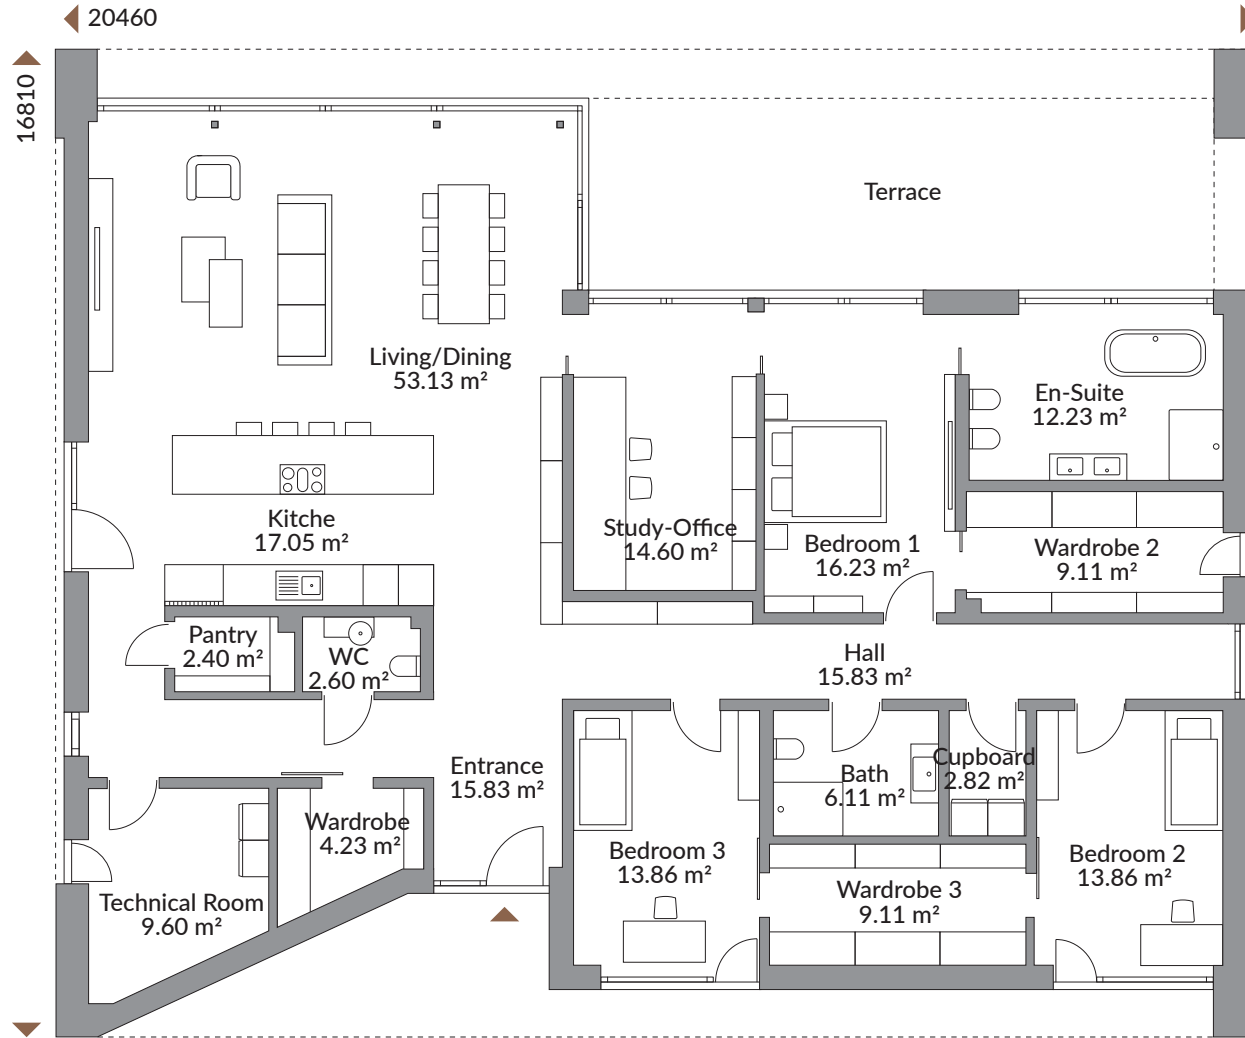

# VISION 220

233.80 m<sup>2</sup> (2,517 sq. ft.)

GROUND FLOOR AREA - 233.80 m<sup>2</sup> (2,517 sq. ft.)

VISION  
by Danwood