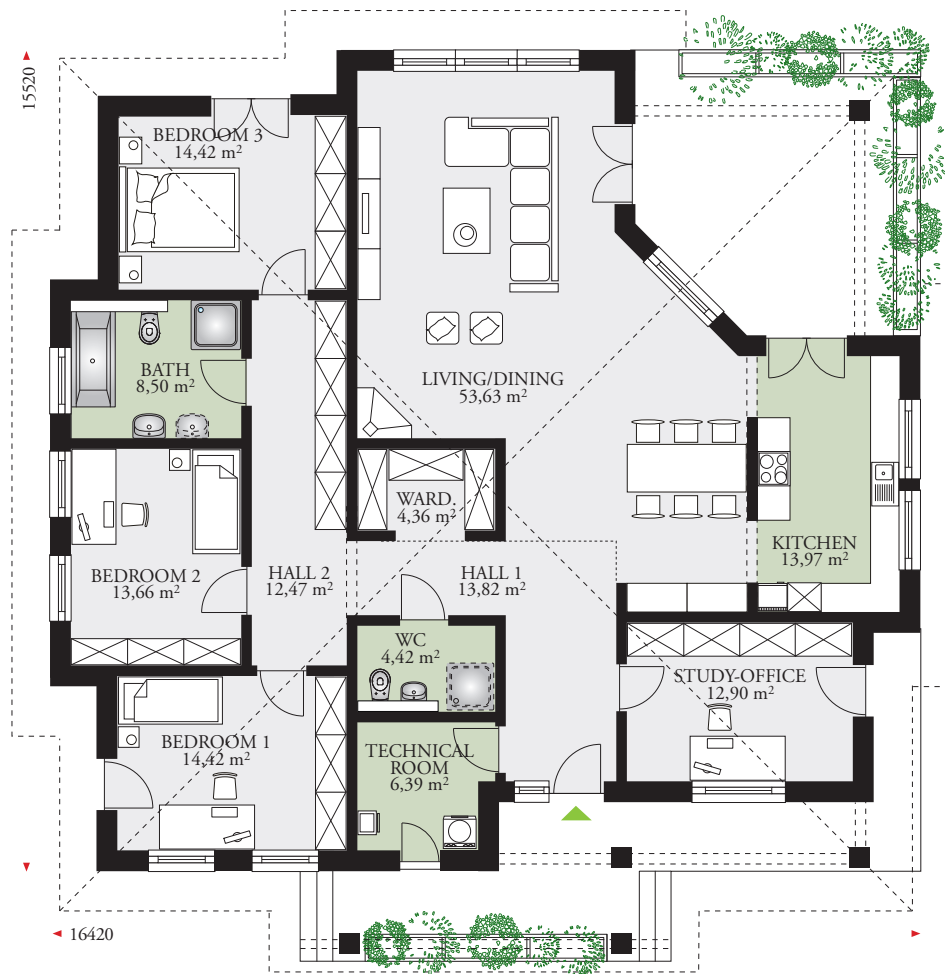

SONATE 173E 182,01 m² (1958 sq ft)

TOTAL FLOOR AREA 182,01 m² (1958 sq ft)