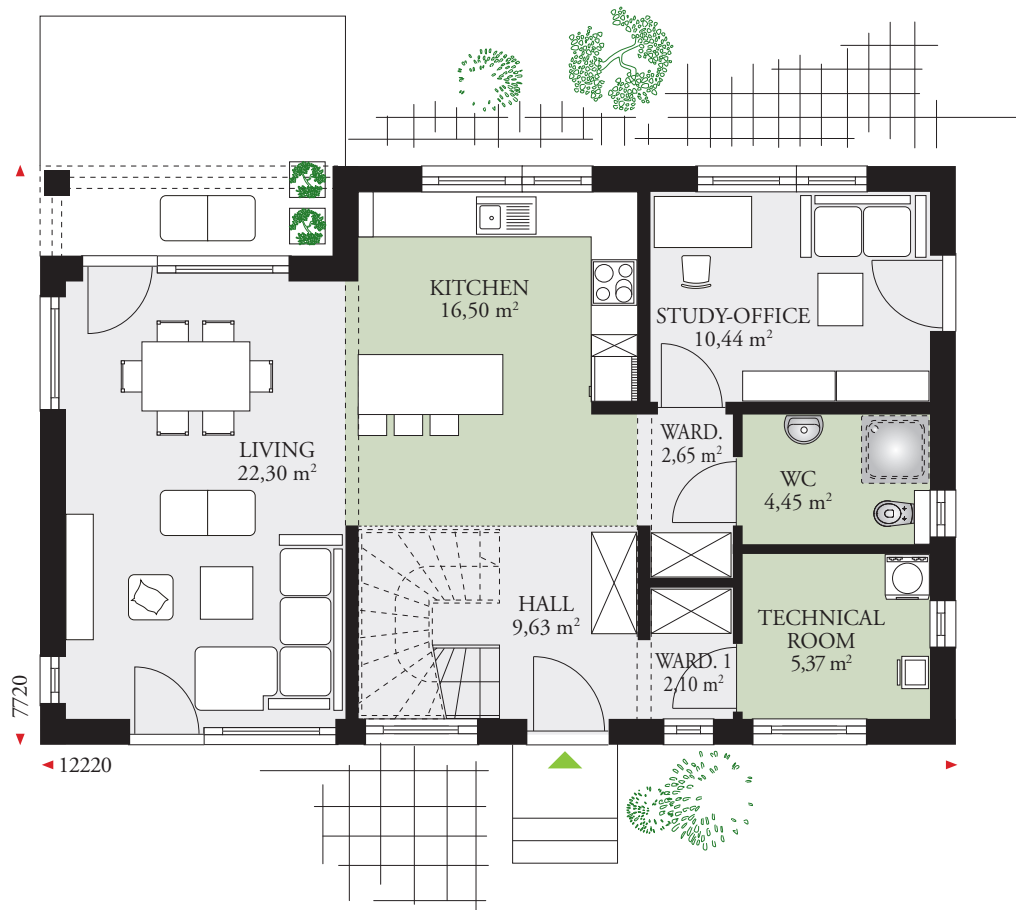

LIVING POINT 150E 156,91 m² (1689 sq. ft)

GROUND FLOOR AREA 76,36 m² (822 sq. ft)

FIRST FLOOR AREA 80,55 m² (867 sq. ft)