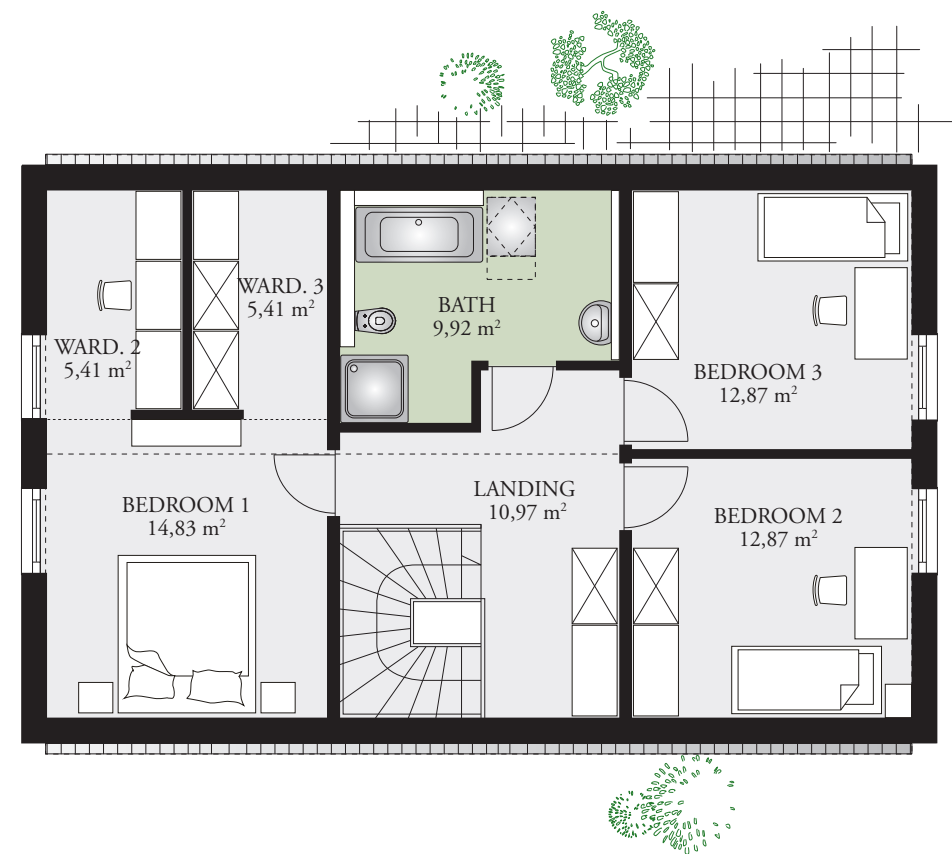

LIVING POINT 150E 156,91 m² (1689 sq. ft)

GROUND FLOOR AREA 76,36 m² (822 sq. ft)

FIRST FLOOR AREA 80,55 m² (867 sq. ft)