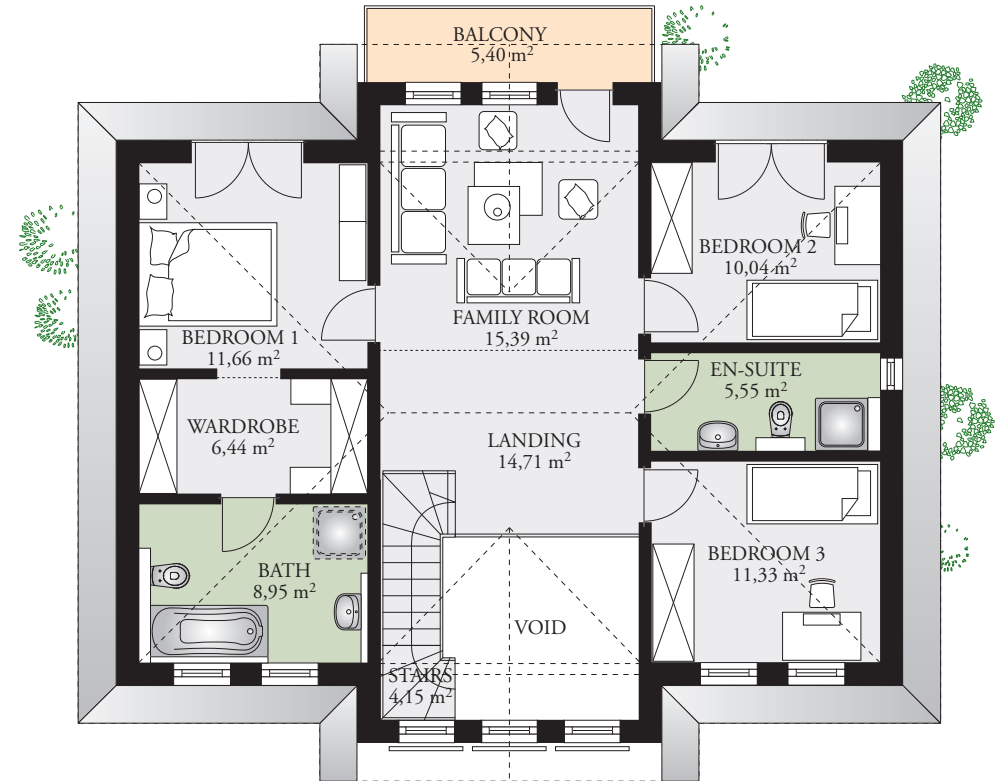

CLASSIC 184E 185,22 m² (1993 sq ft)

GROUND FLOOR AREA 96,96 m² (1043 sq ft)

FIRST FLOOR AREA 88,26 m² (950 sq ft)