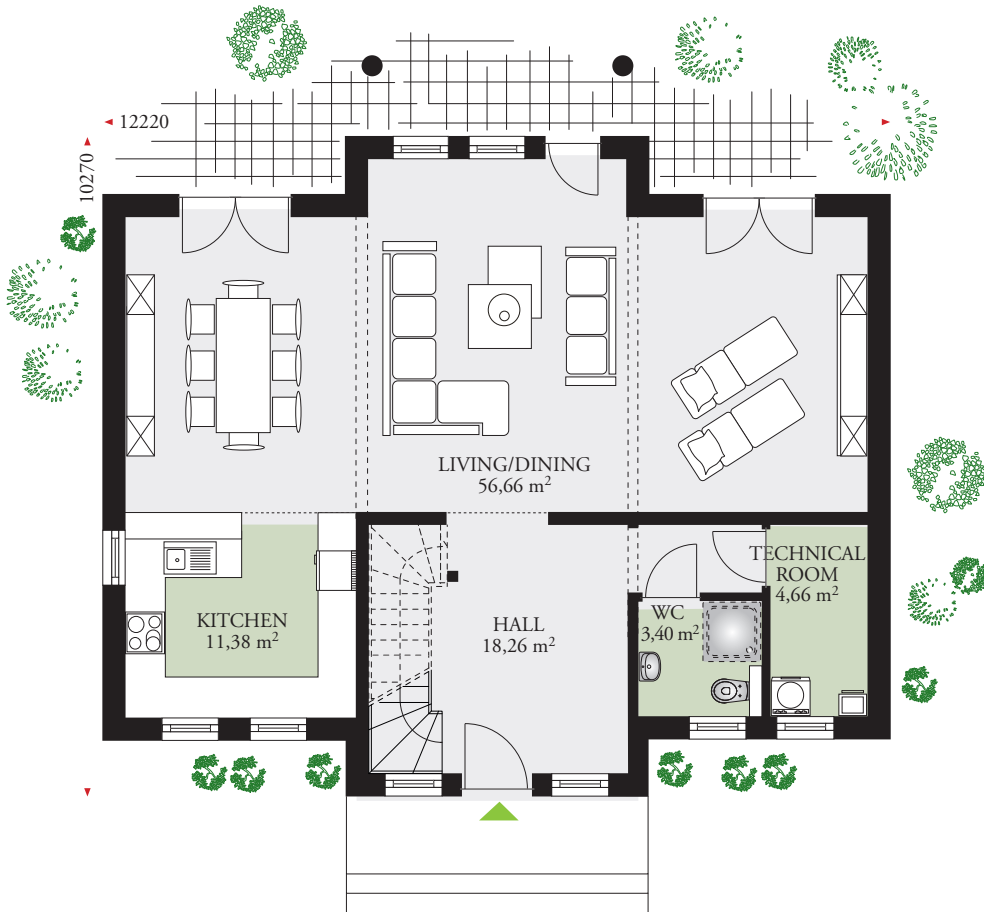

CLASSIC 184E 185,22 m² (1993 sq ft)

GROUND FLOOR AREA 96,96 m² (1043 sq ft)

FIRST FLOOR AREA 88,26 m² (950 sq ft)