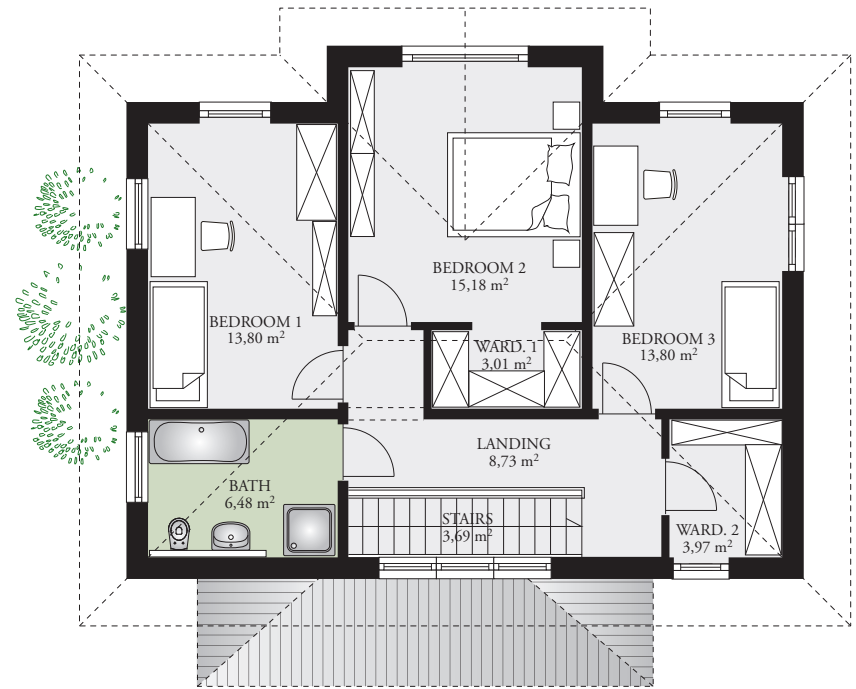

# PARK 139E 146,78 m<sup>2</sup> (1580 sq. ft)

GROUND FLOOR AREA 73,56 m<sup>2</sup> (792 sq. ft)

FIRST FLOOR AREA 73,22 m<sup>2</sup> (788 sq. ft)