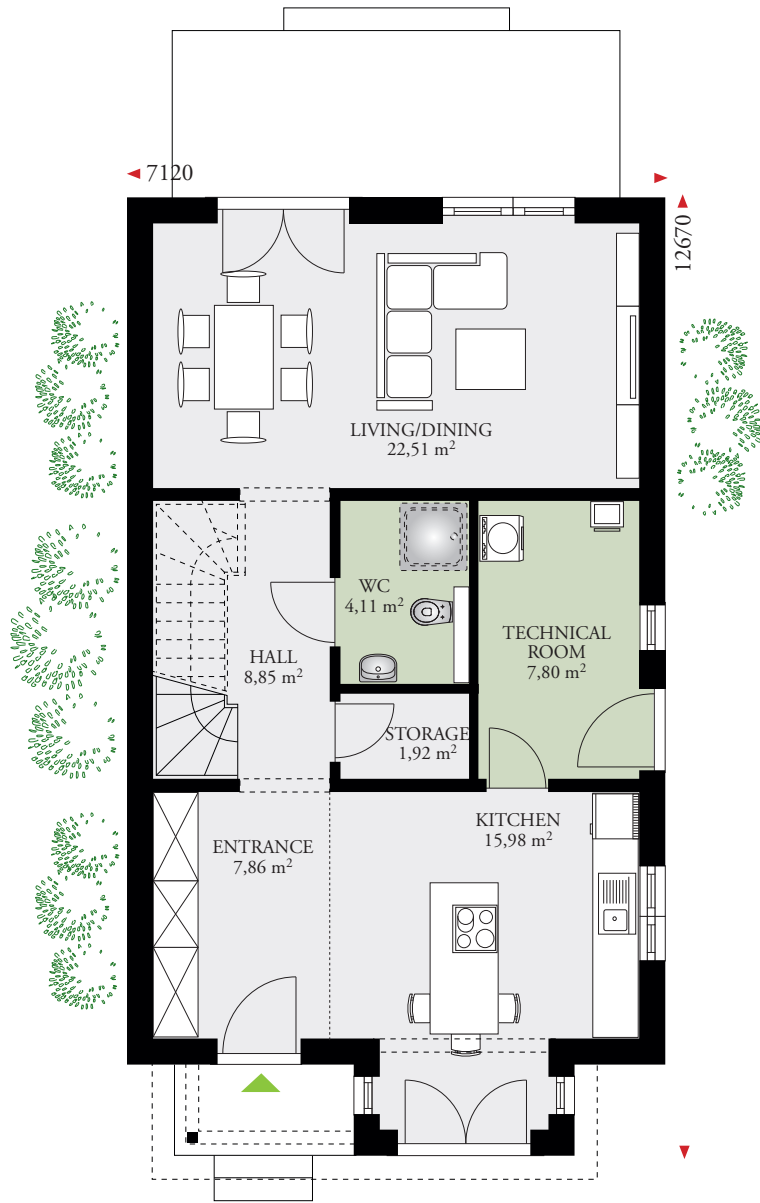

PARK 141E 141.08 m² (1518 sq ft)

GROUND FLOOR AREA 72.00 m² (775 sq ft)

FIRST FLOOR AREA 69.08 m² (743 sq ft)