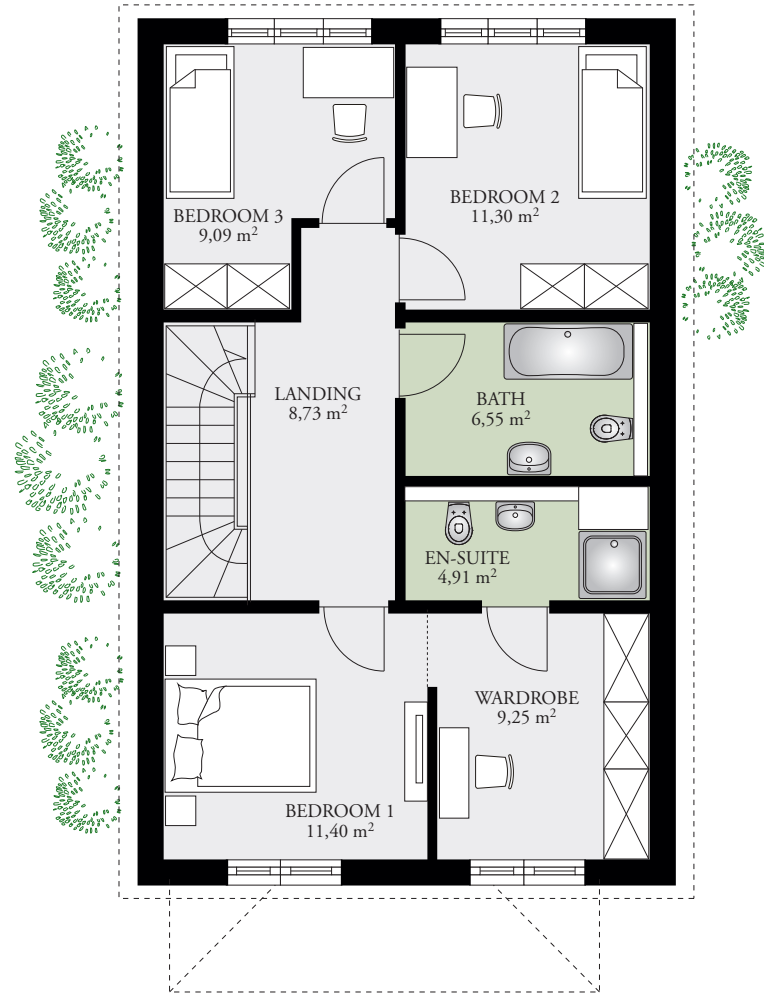

PARK 141E 141.08 m² (1518 sq ft)

GROUND FLOOR AREA 72.00 m² (775 sq ft)

FIRST FLOOR AREA 69.08 m² (743 sq ft)