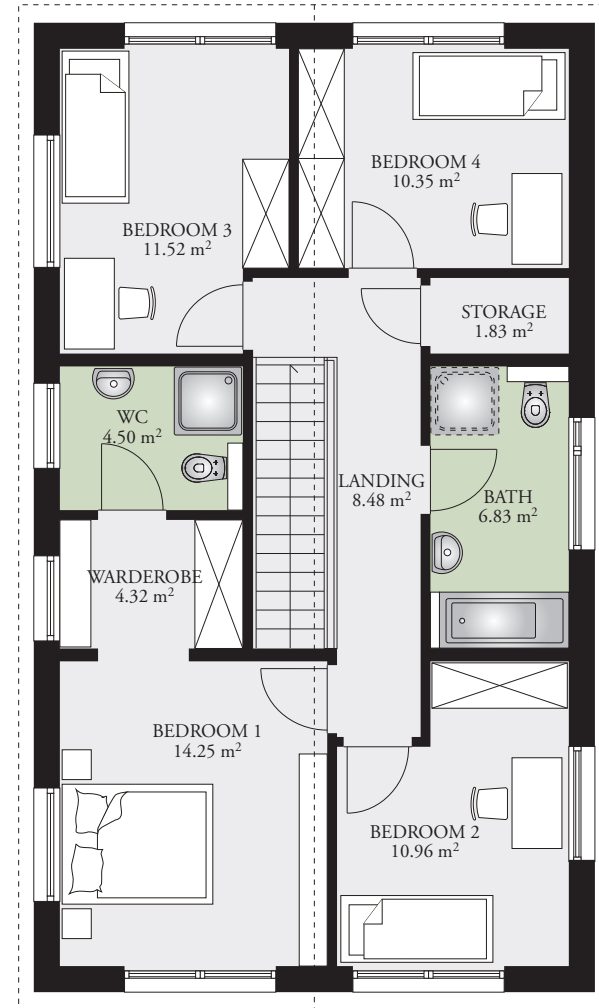

PARK 160E 159.86 m² (1720 sq ft)

GROUND FLOOR AREA 78.57 m² (846 sq ft)

FIRST FLOOR AREA 81.29 m² (875 sq ft)