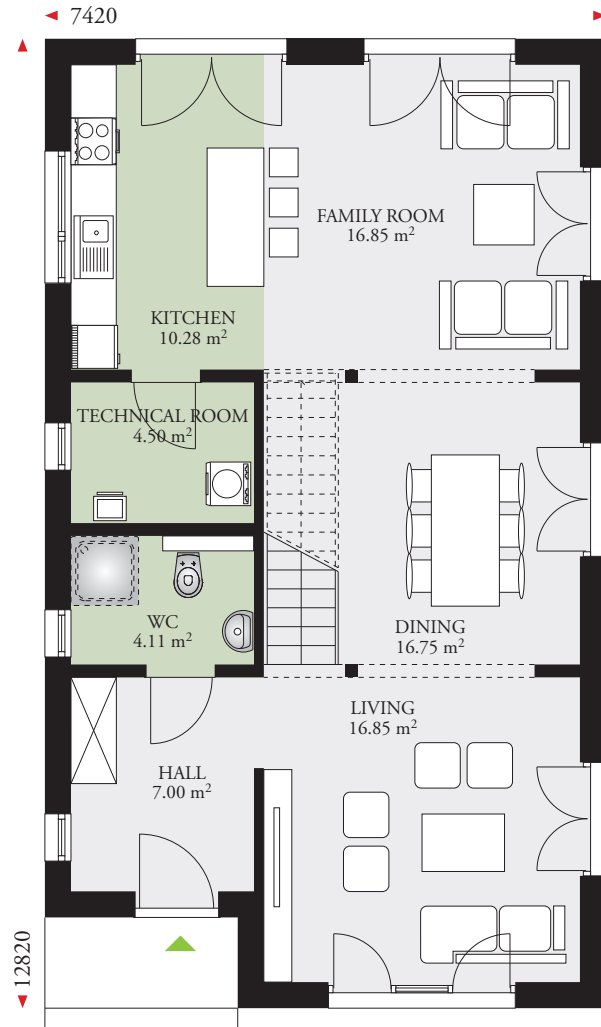

PARK 160E 159.86 m² (1720 sq ft)

GROUND FLOOR AREA 78.57 m² (846 sq ft)

FIRST FLOOR AREA 81.29 m² (875 sq ft)