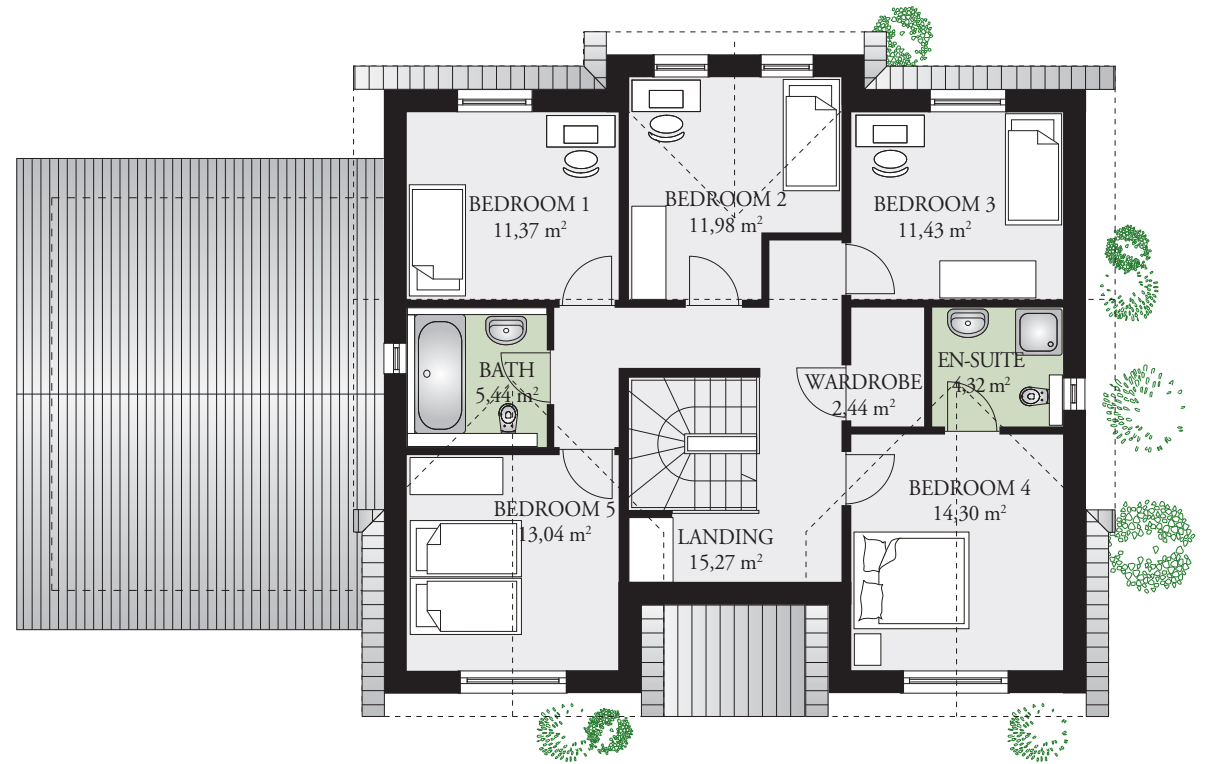

PARK 201E 239,41 m² (2577 sq. ft)

GROUND FLOOR AREA 138,96 m² (1496 sq. ft)

FIRST FLOOR AREA 100,45 m² (1081 sq. ft)