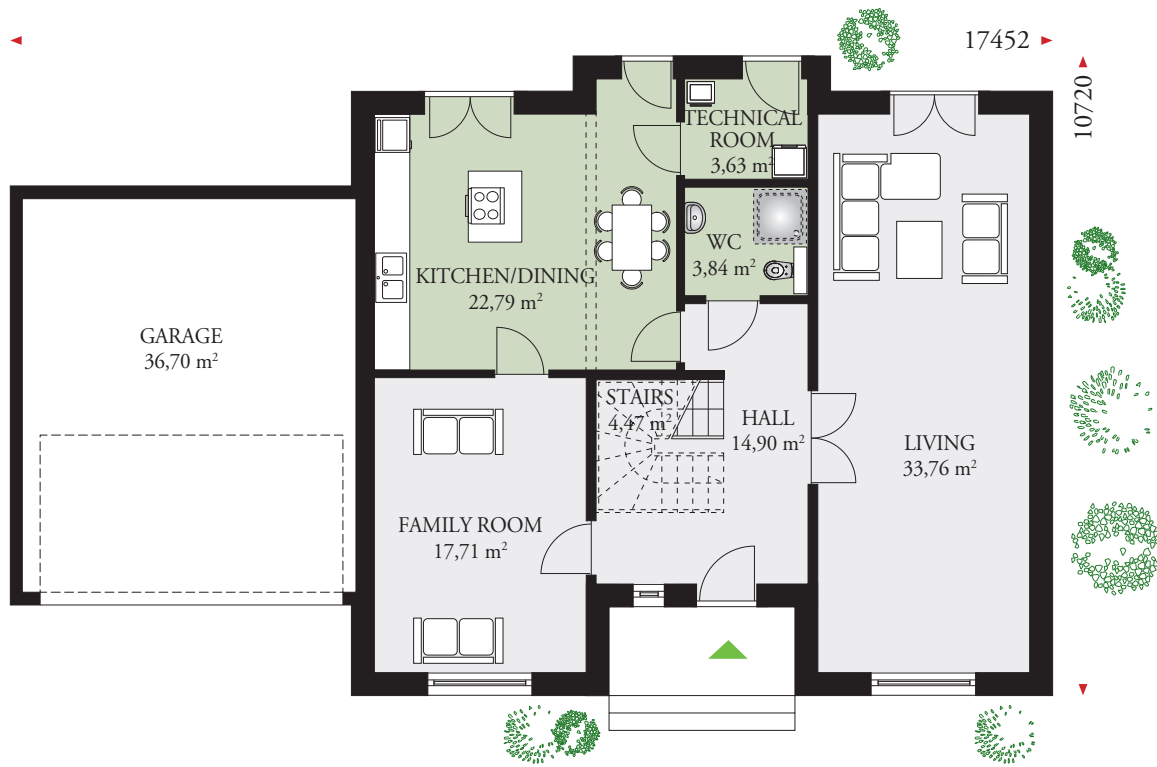

PARK 201E 239,41 m² (2577 sq. ft)

GROUND FLOOR AREA 138,96 m² (1496 sq. ft)

FIRST FLOOR AREA 100,45 m² (1081 sq. ft)