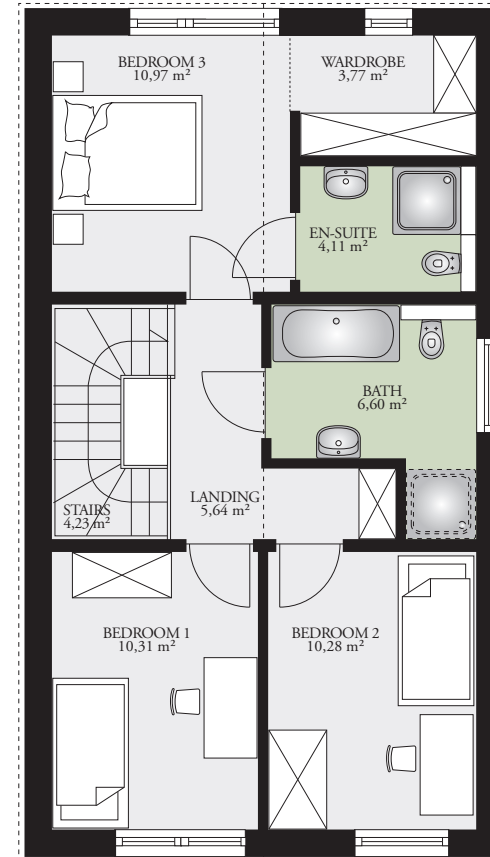

PARK 119E

119,85 m² (1290 sq. ft.)

Ground floor area: 60,26 m² (648 sq. ft.)

First floor area: 59,59 m² (641 sq. ft.)