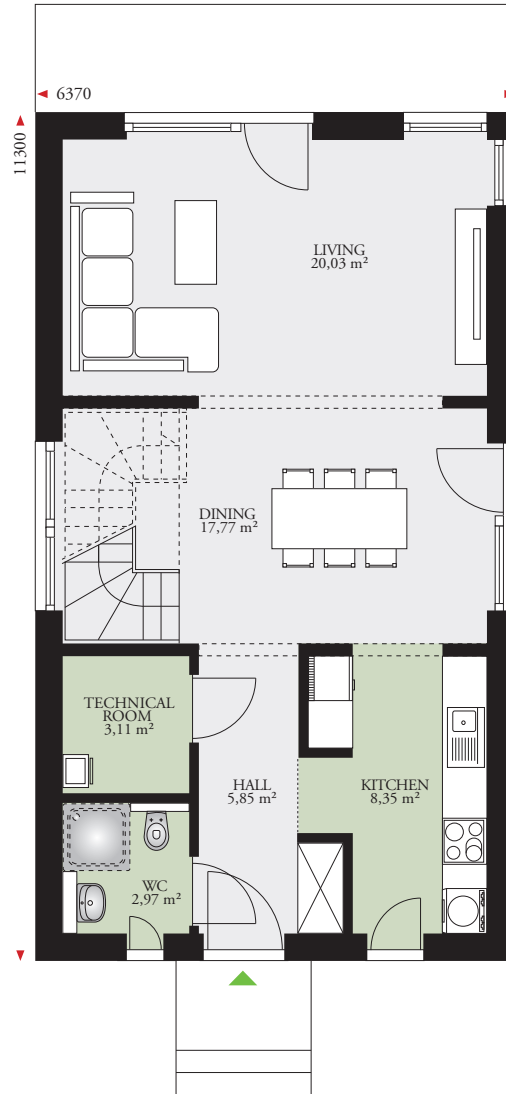

PARK 119E

119,85 m² (1290 sq. ft.)

Ground floor area: 60,26 m² (648 sq. ft.)

First floor area: 59,59 m² (641 sq. ft.)