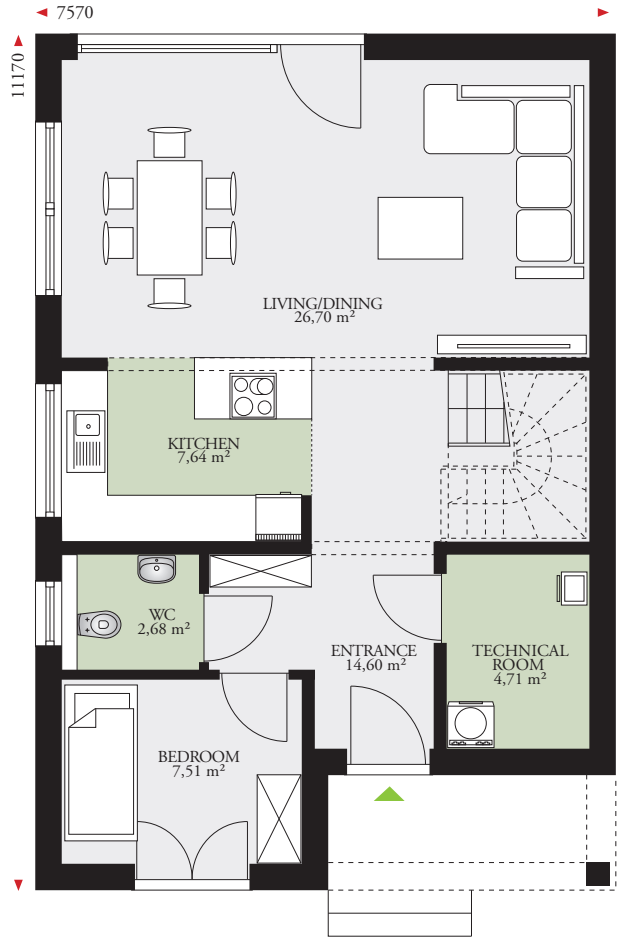

PARK 138.1 E

137,93 m² (1485 sq. ft.)

Ground floor area: 66,48 m² (716 sq. ft.)

First floor area: 71,45 m² (769 sq. ft.)