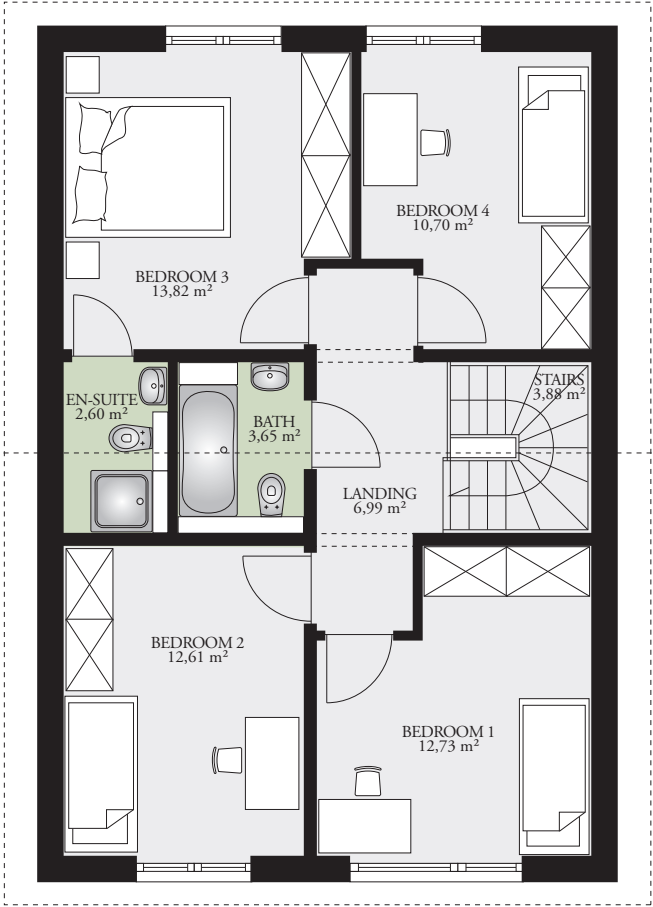

PARK 138.1 E

137,93 m² (1485 sq. ft.)

Ground floor area: 66,48 m² (716 sq. ft.)

First floor area: 71,45 m² (769 sq. ft.)