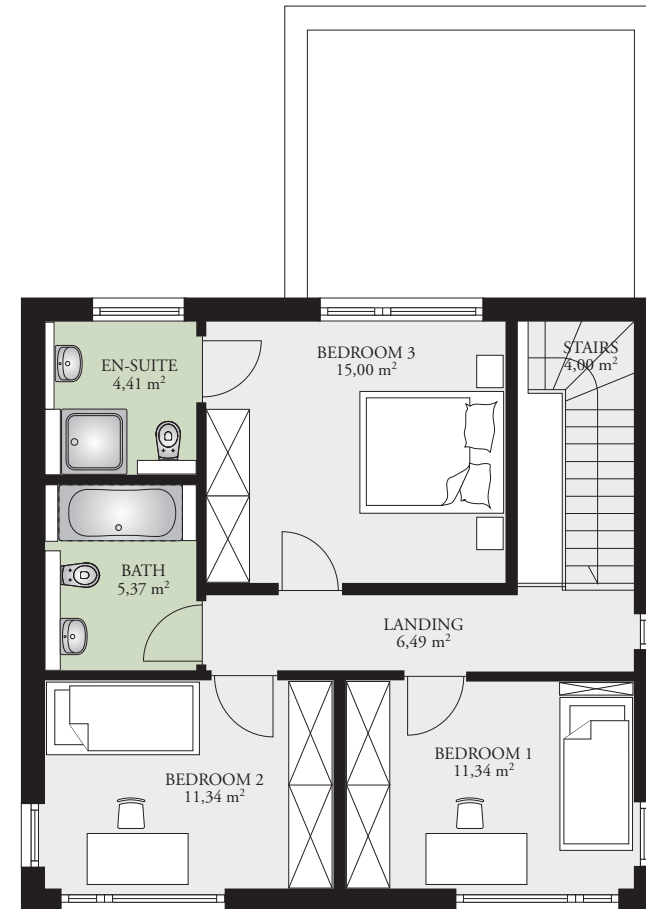

PARK 138E CUBE

138,08 m² (1486 sq. ft.)

Ground floor area: 76,32 m² (821 sq. ft.)

First floor area: 61,76 m² (665 sq. ft.)