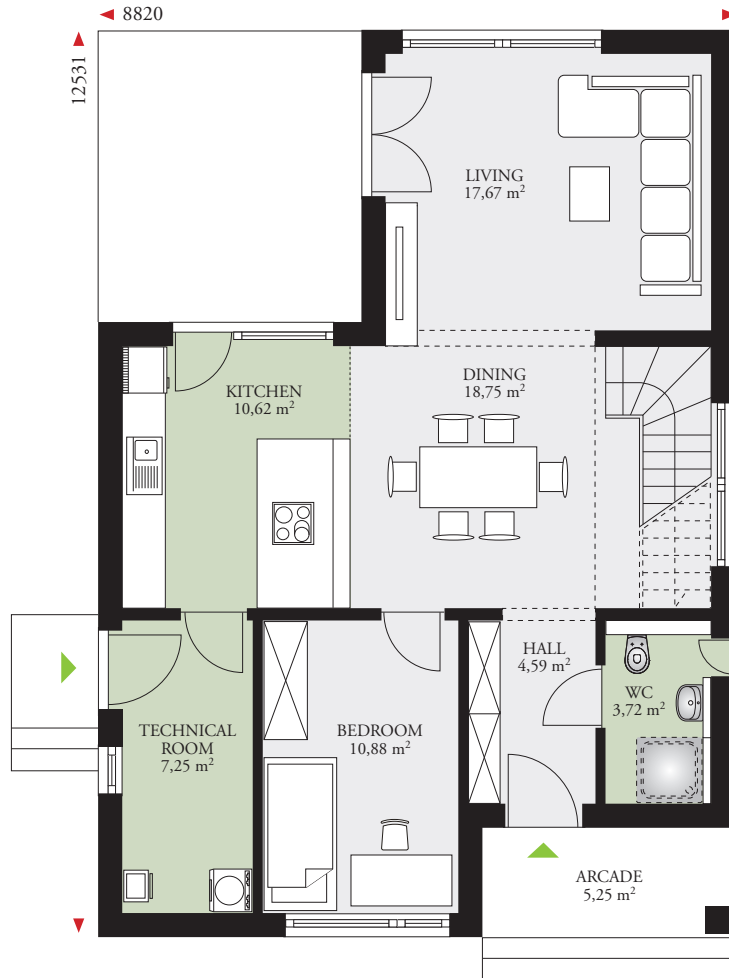

PARK 138E CUBE

138,08 m² (1486 sq. ft.)

Ground floor area: 76,32 m² (821 sq. ft.)

First floor area: 61,76 m² (665 sq. ft.)