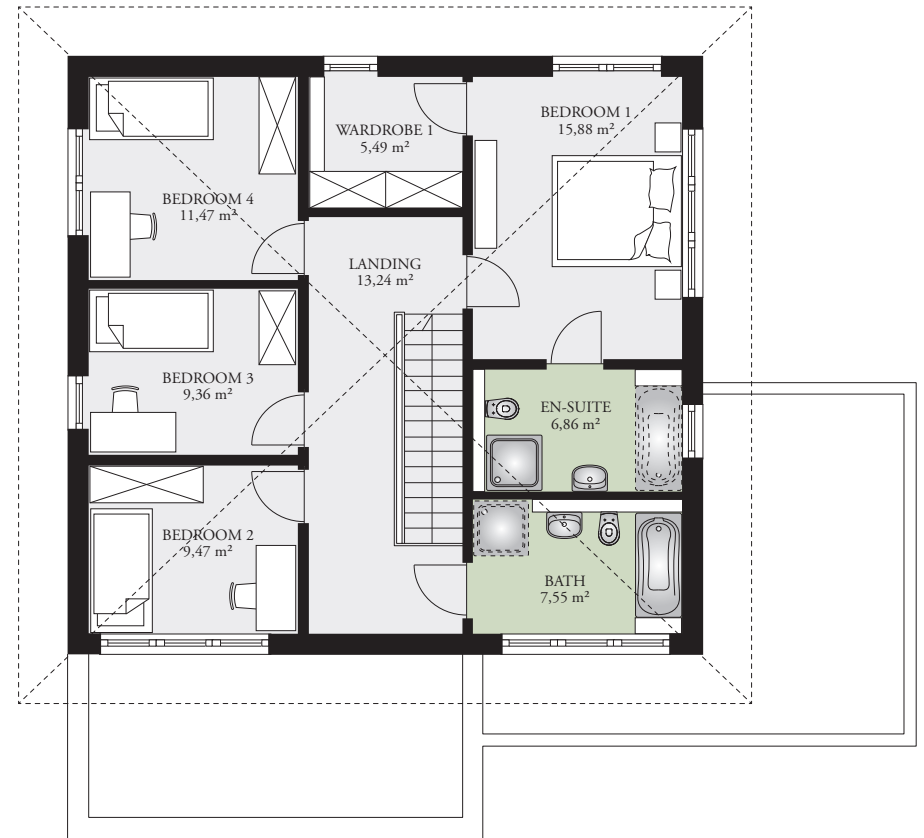

PARK 195E

195.73 m² (2107 sq. ft.)

Ground floor area: 107,23 m² (1154 sq. ft.)

First floor area: 88,50 m² (653 sq. ft.)