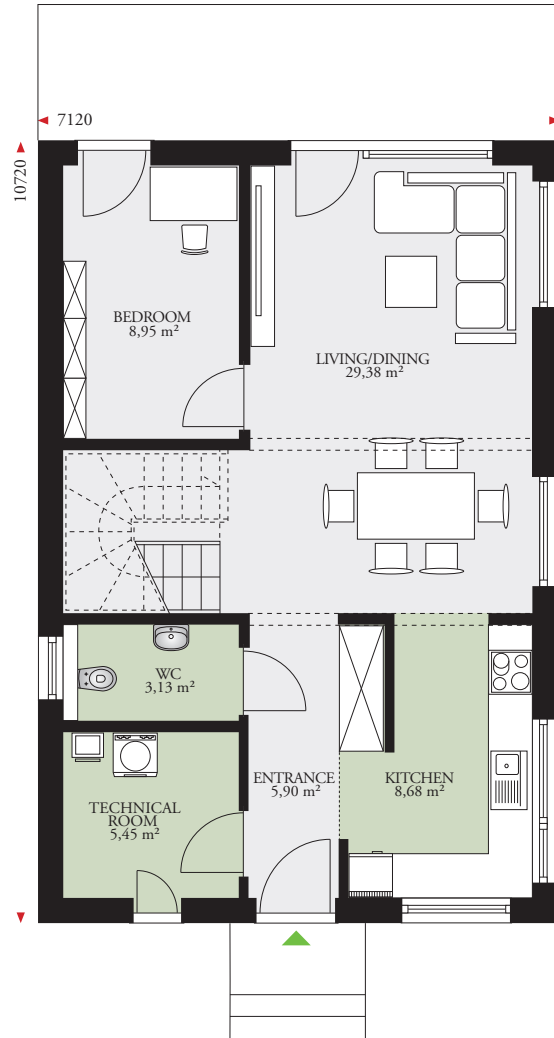

POINT 129E

128,68 m² (1385 sq. ft.)

Ground floor area: 64,49 m² (694 sq. ft.)

First floor area: 64,19 m² (690 sq. ft.)