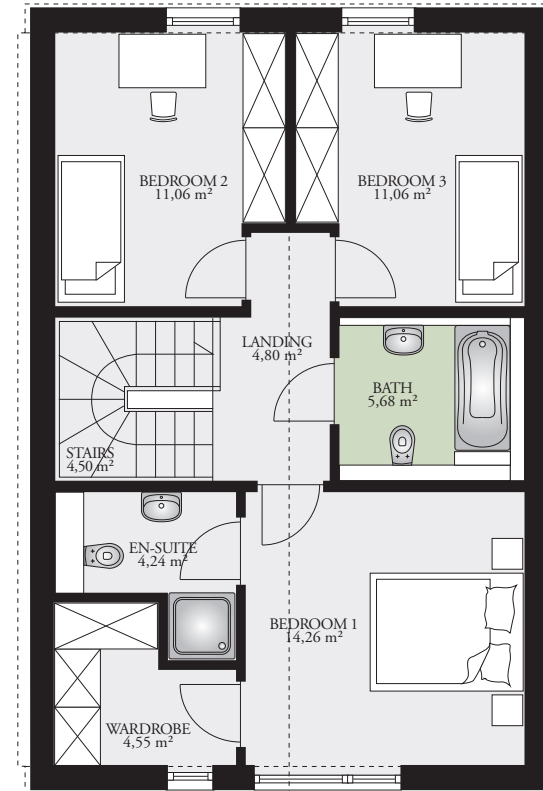

POINT 129E

128,68 m² (1385 sq. ft.)

Ground floor area: 64,49 m² (694 sq. ft.)

First floor area: 64,19 m² (690 sq. ft.)