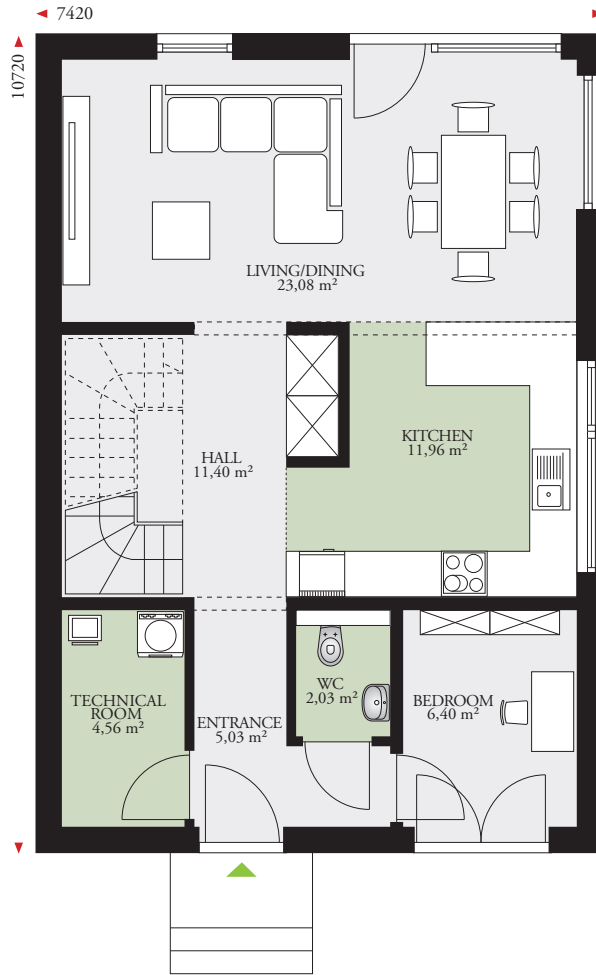

POINT 134E

134,12 m² (1444 sq. ft.)

Ground floor area: 67,50 m² (727 sq. ft.)

First floor area: 66,84 m² (719 sq. ft.)