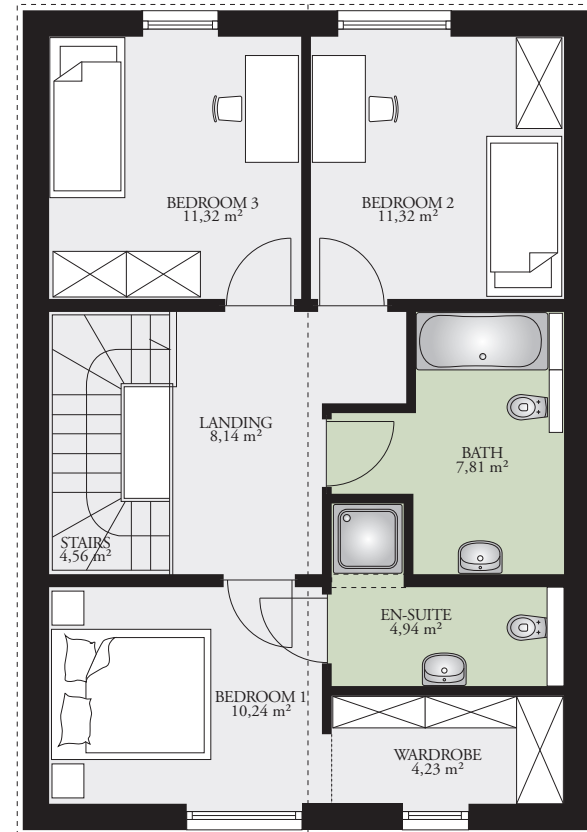

POINT 134E

134,12 m² (1444 sq. ft.)

Ground floor area: 67,50 m² (727 sq. ft.)

First floor area: 66,84 m² (719 sq. ft.)