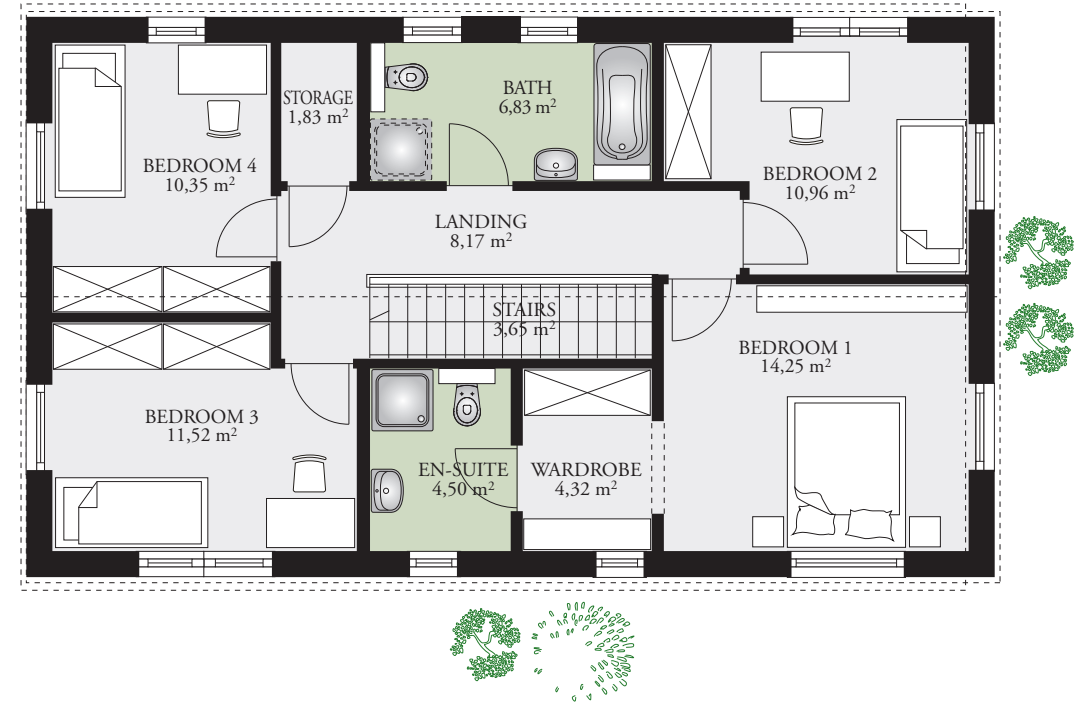

PARK 153E 159,86 m² (1720 sq. ft)

GROUND FLOOR AREA 78,57 m² (846 sq ft)

FIRST FLOOR AREA 81,29 m² (878 sq ft)