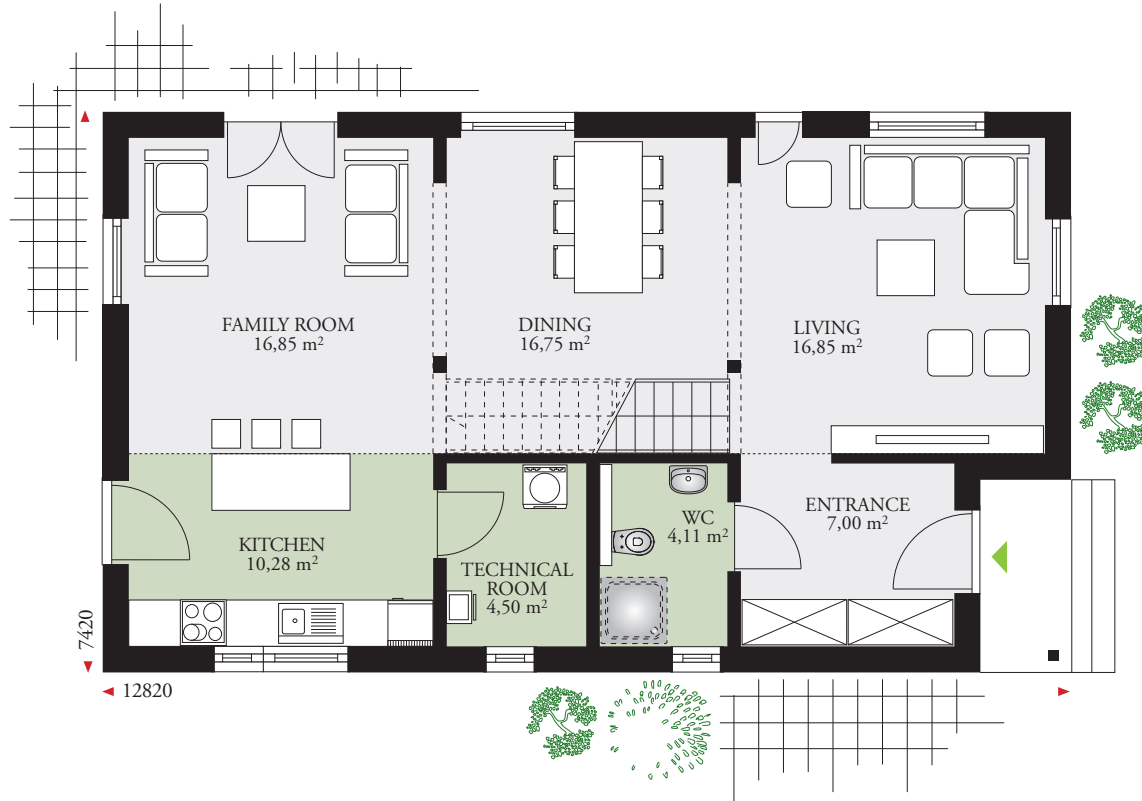

PARK 153E 159,86 m² (1720 sq. ft)

GROUND FLOOR AREA 78,57 m² (846 sq ft)

FIRST FLOOR AREA 81,29 m² (878 sq ft)