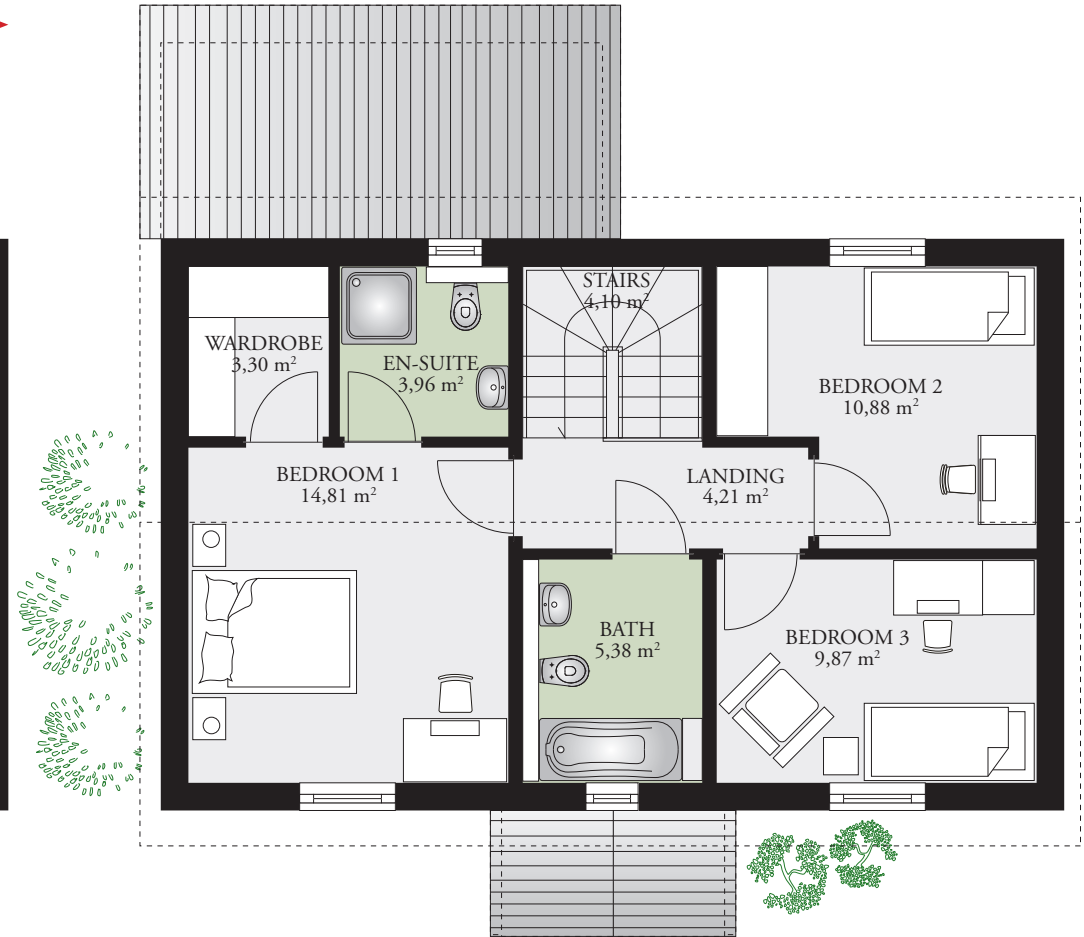

PARK 130E 131,04 m² (1410 sq ft)

GROUND FLOOR AREA 70,67 m² (760 sq ft)

FIRST FLOOR AREA 60,37 m² (650 sq ft)