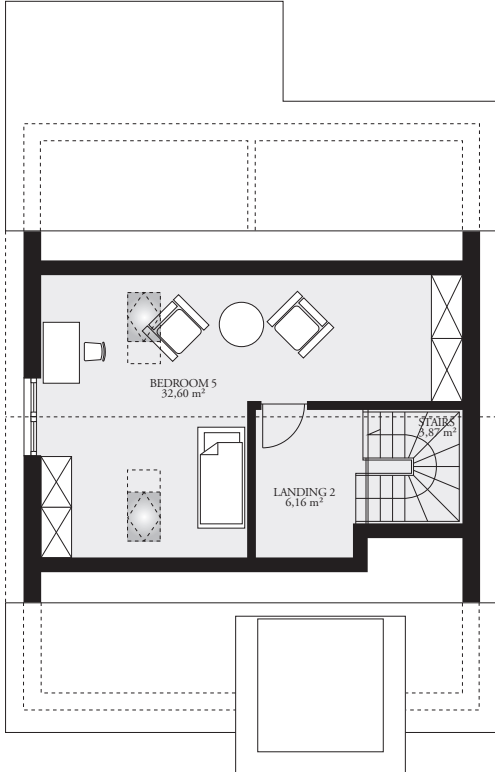

PARK 219E

218,74 m² (2355 sq. ft)

Ground floor area: 83,45 m² (898 sq. ft.)

First floor area: 91,53 m² (985 sq. ft.)

Second floor area: 43,86 m² (472 sq. ft.)