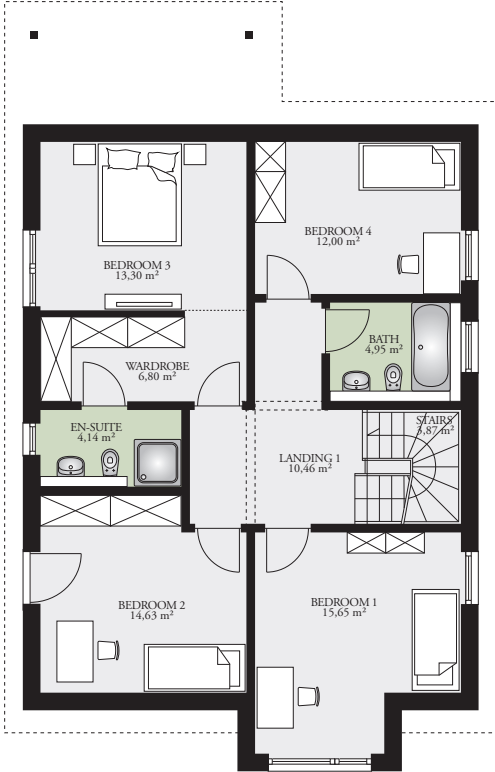

PARK 219E

218,74 m² (2355 sq. ft)

Ground floor area: 83,45 m² (898 sq. ft.)

First floor area: 91,53 m² (985 sq. ft.)

Second floor area: 43,86 m² (472 sq. ft.)