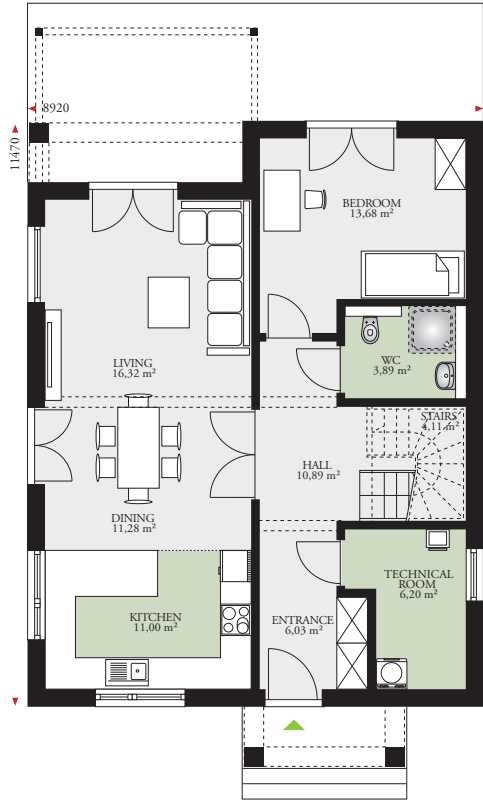

PARK 219E

218,74 m² (2355 sq. ft)

Ground floor area: 83,45 m² (898 sq. ft.)

First floor area: 91,53 m² (985 sq. ft.)

Second floor area: 43,86 m² (472 sq. ft.)