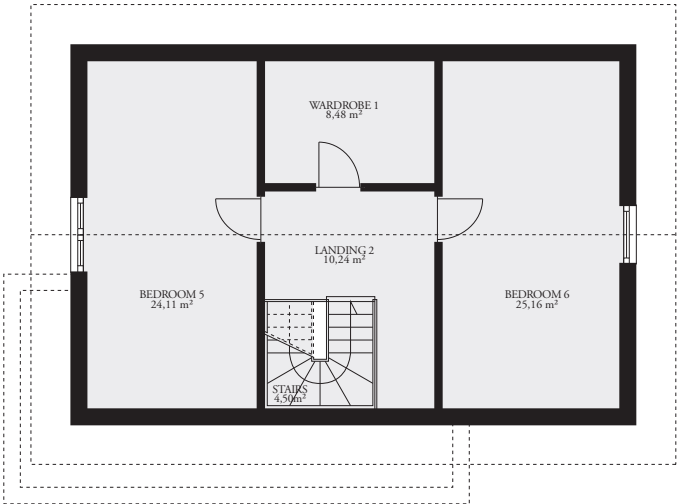

PARK 237E

237,12 m² (2552 sq. ft)

Ground floor area: 86,16 m² (927 sq. ft.)

First floor area: 75,48 m² (812 sq. ft.)

Second floor area: 75,48 m² (812 sq. ft.)