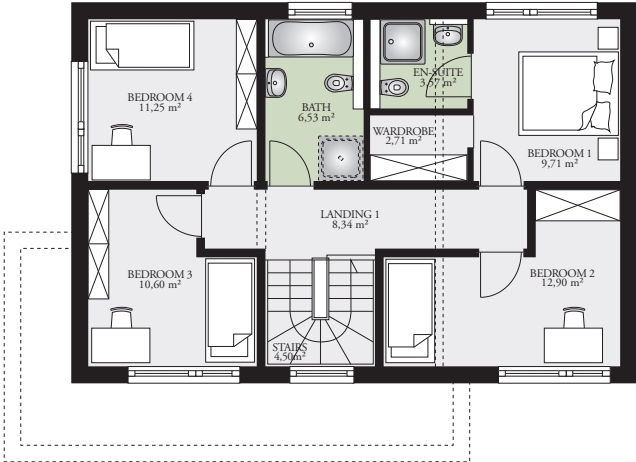

PARK 237E

237,12 m² (2552 sq. ft)

Ground floor area: 86,16 m² (927 sq. ft.)

First floor area: 75,48 m² (812 sq. ft.)

Second floor area: 75,48 m² (812 sq. ft.)