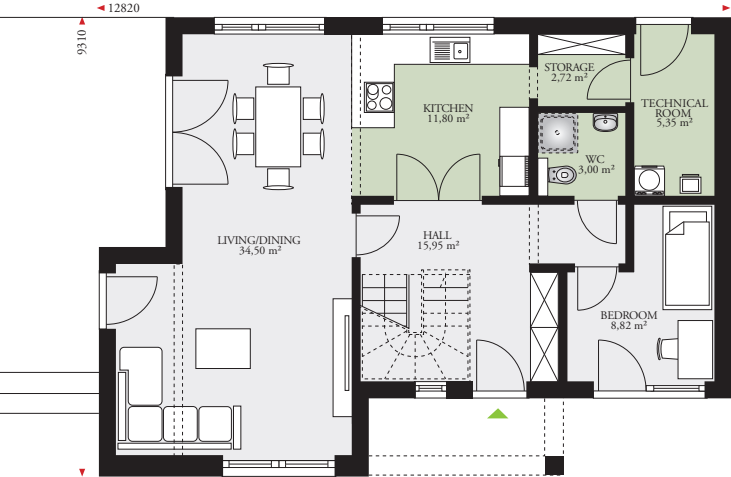

PARK 237E

237,12 m² (2552 sq. ft)

Ground floor area: 86,16 m² (927 sq. ft.)

First floor area: 75,48 m² (812 sq. ft.)

Second floor area: 75,48 m² (812 sq. ft.)