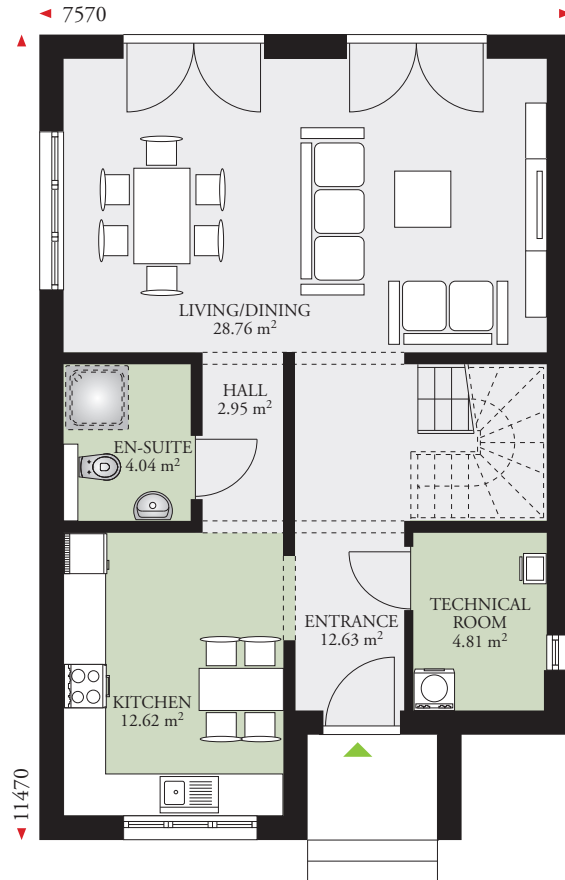

# PARK 140E

140,22 m<sup>2</sup> (1509 sq. ft.)

Ground floor area: 68,54 m<sup>2</sup> (737 sq. ft.)

First floor area: 71,68 m<sup>2</sup> (771 sq. ft.)