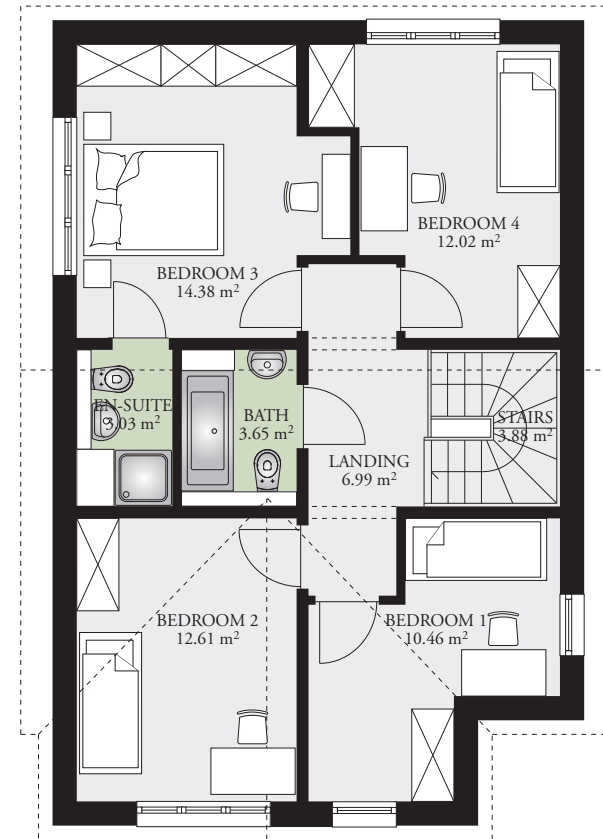

# PARK 140E

140,22 m<sup>2</sup> (1509 sq. ft.)

Ground floor area: 68,54 m<sup>2</sup> (737 sq. ft.)

First floor area: 71,68 m<sup>2</sup> (771 sq. ft.)