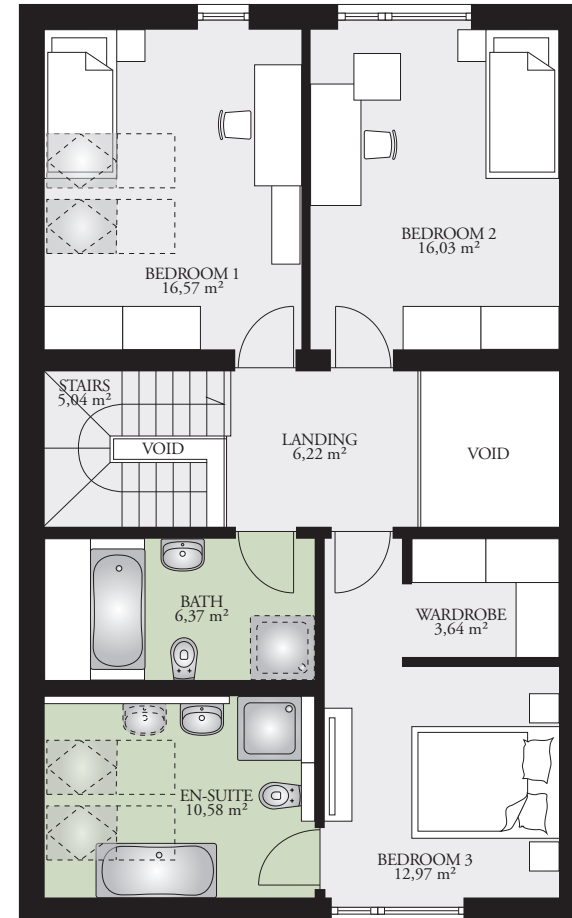

POINT 154E

165,34 m² (1780 sq. ft)

Ground floor area: 80,39 m² (865 sq. ft)

First floor area: 84,95 m² (914 sq. ft)