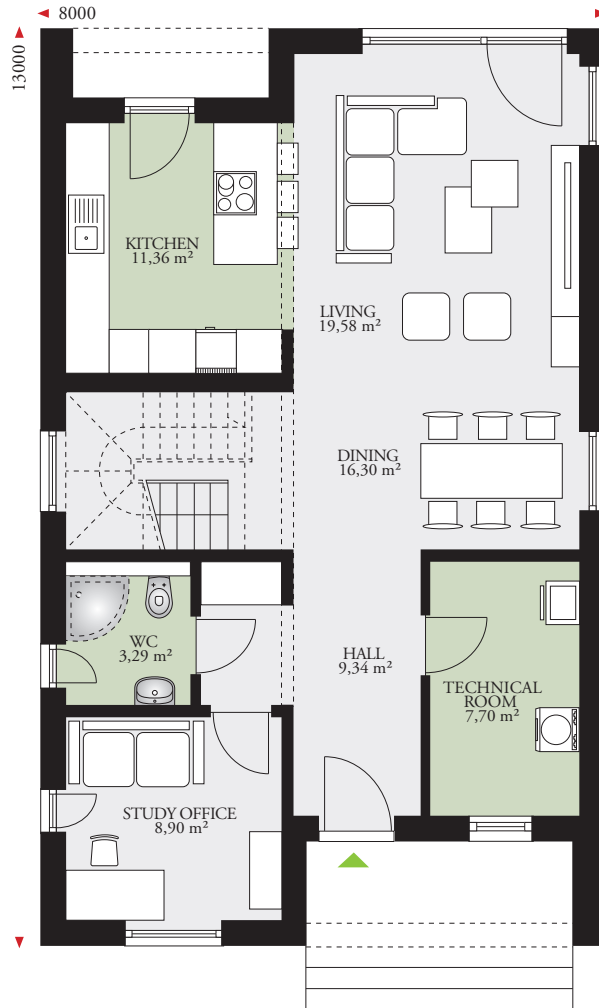

POINT 154E

165,34 m² (1780 sq. ft)

Ground floor area: 80,39 m² (865 sq. ft)

First floor area: 84,95 m² (914 sq. ft)