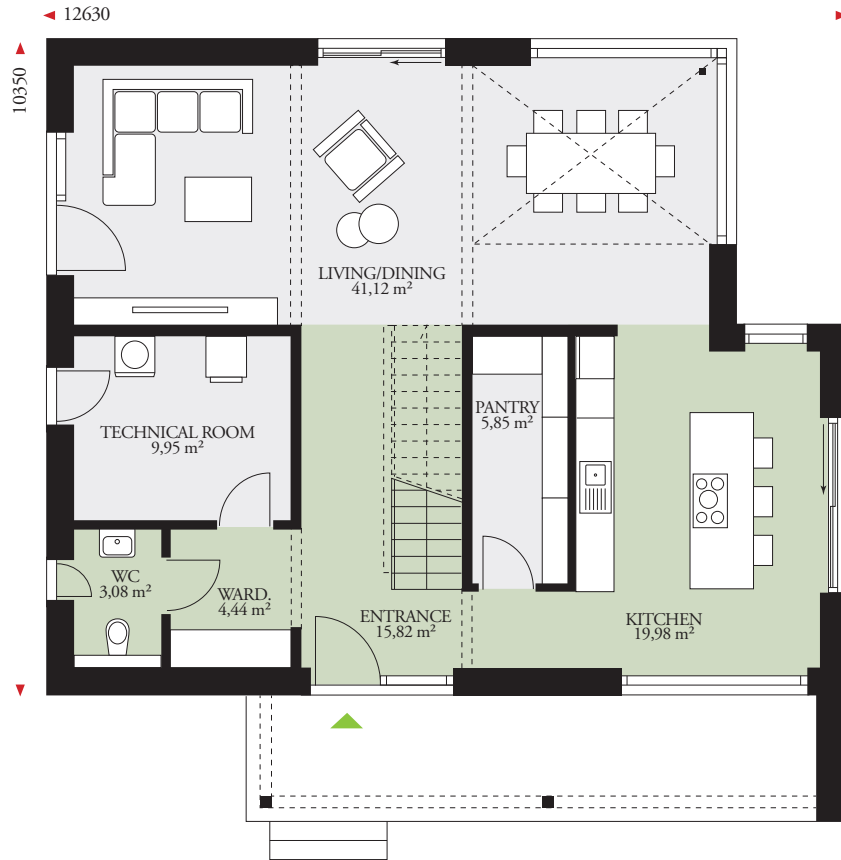

PARK 179S E 188,44 m² (2028 sq. ft)

GROUND FLOOR AREA 104,03 m² (1120 sq. ft)

FIRST FLOOR AREA 84,41 m² (909 sq. ft)