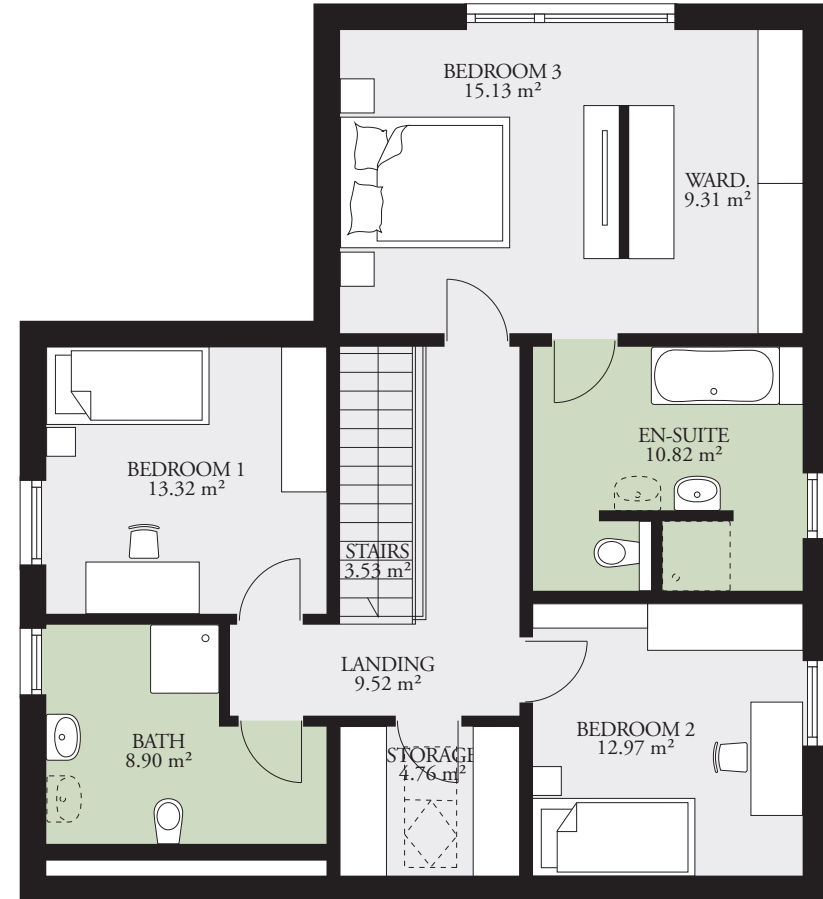

POINT 181E

192.26 m² (2,069 sq.ft.)

GROUND FLOOR AREA 96.36 m² (1,037 sq.ft.)

FIRST FLOOR AREA 95.90 m² (1,032 sq.ft.)