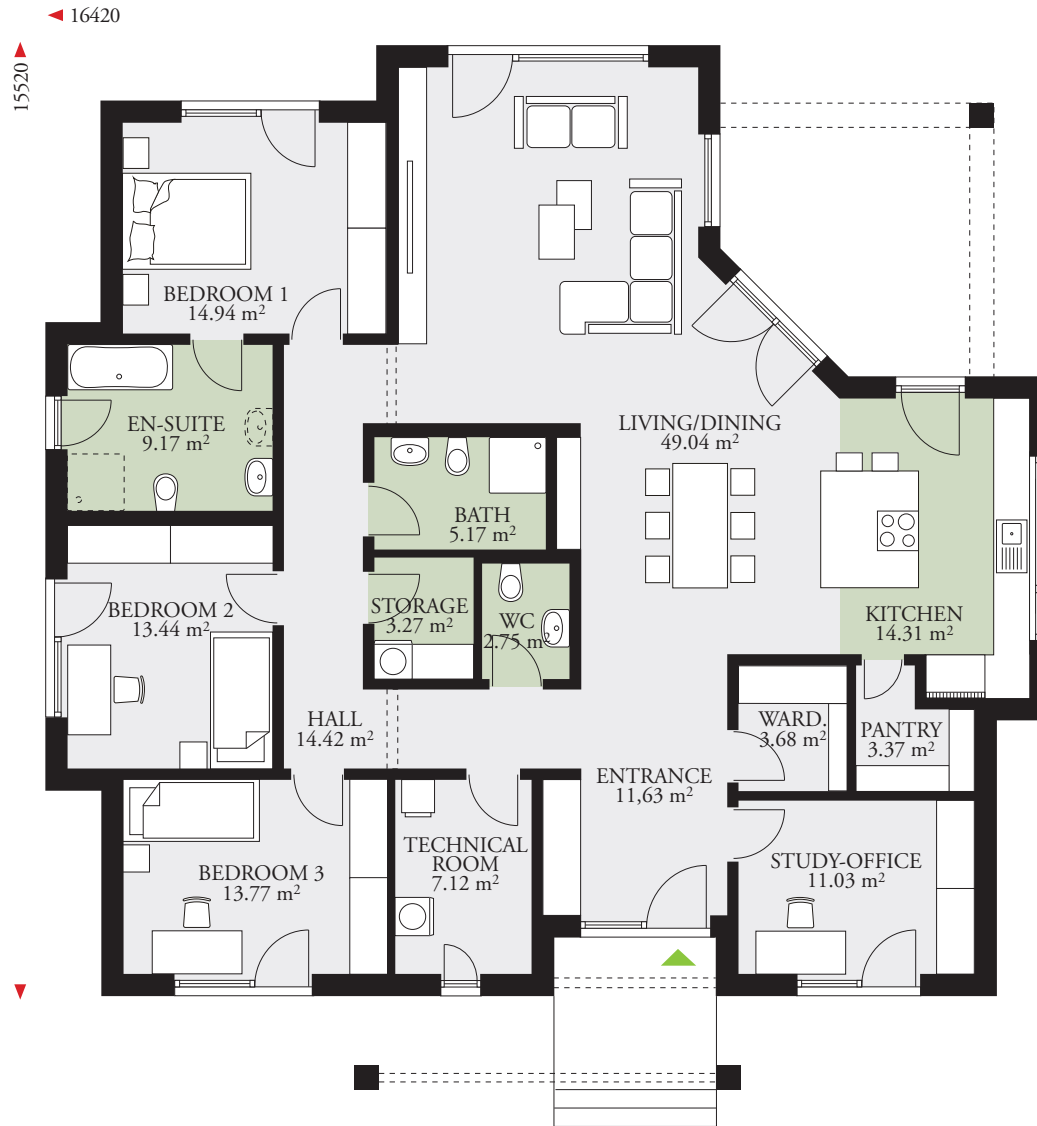

SONATE 177E

188.36 m² (2,028 sq.ft.)

GROUND FLOOR AREA 188.36 m² (2,028 sq.ft.)