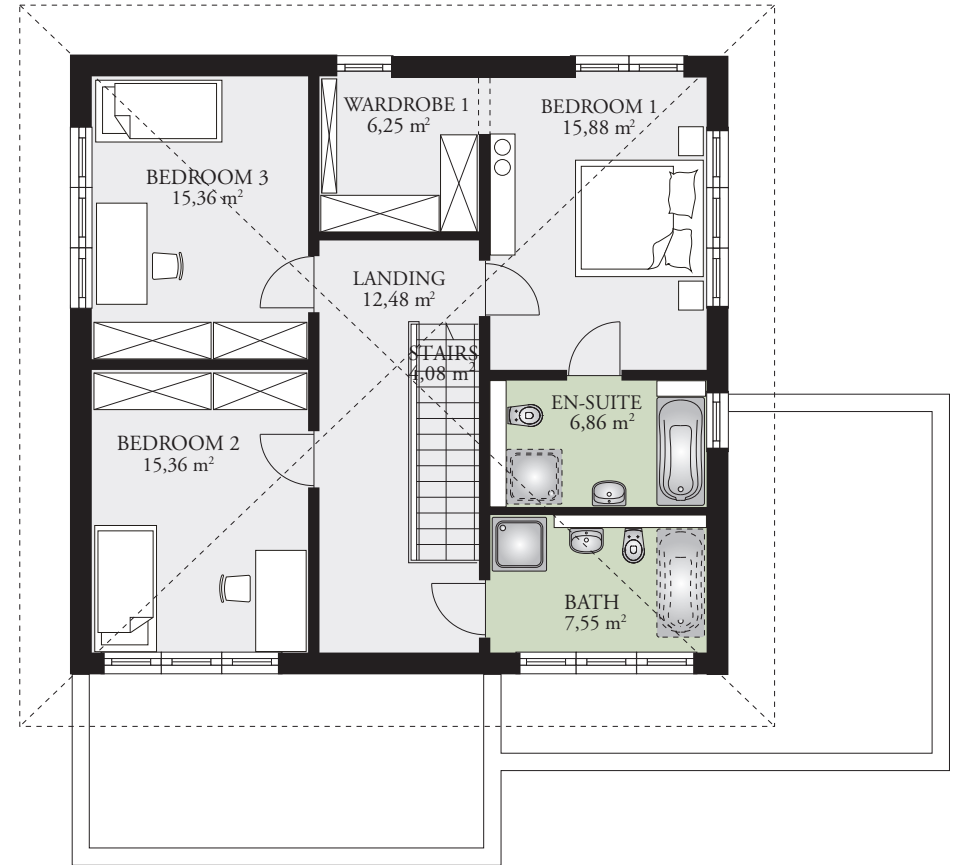

PARK 182E 195,73 m² (2107 sq. ft)

GROUND FLOOR AREA 107,23 m² (1154 sq. ft)

FIRST FLOOR AREA 88,50 m² (953 sq. ft)