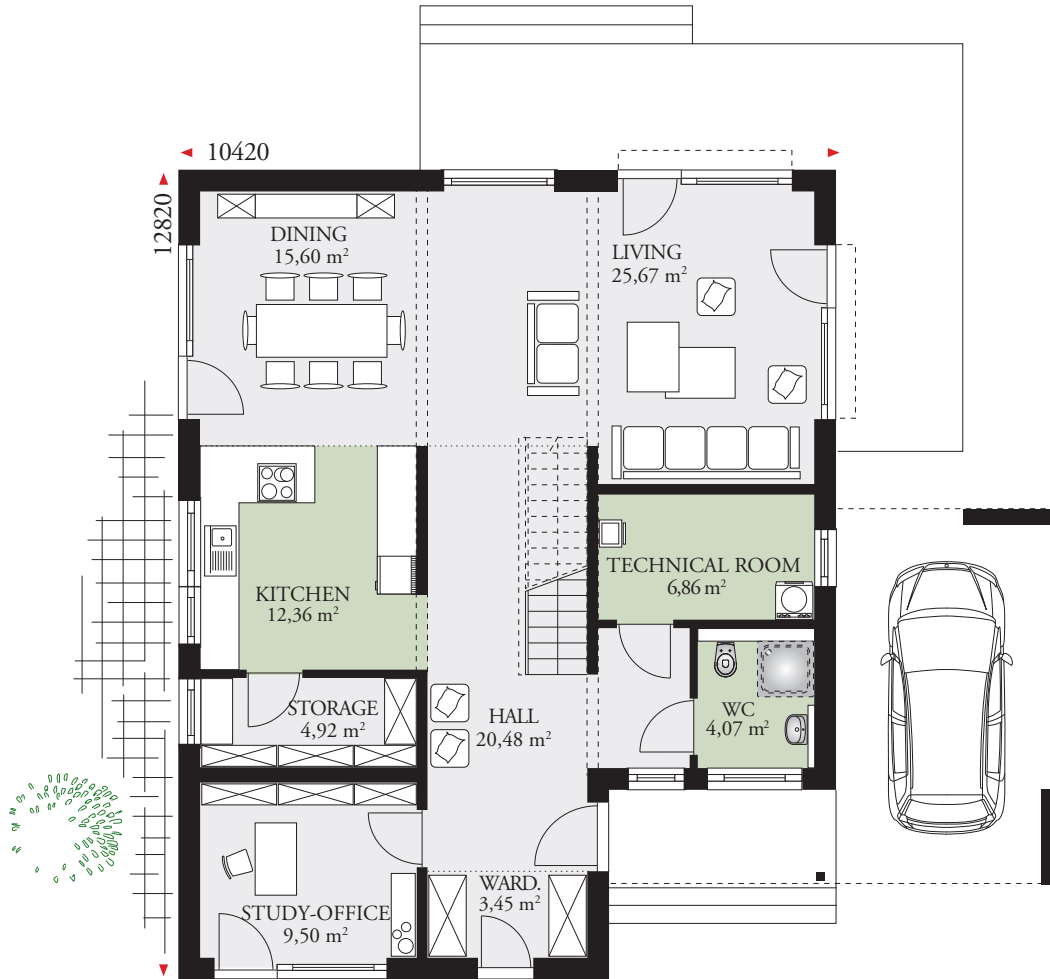

PARK 182E 195,73 m² (2107 sq. ft)

GROUND FLOOR AREA 107,23 m² (1154 sq. ft)

FIRST FLOOR AREA 88,50 m² (953 sq. ft)