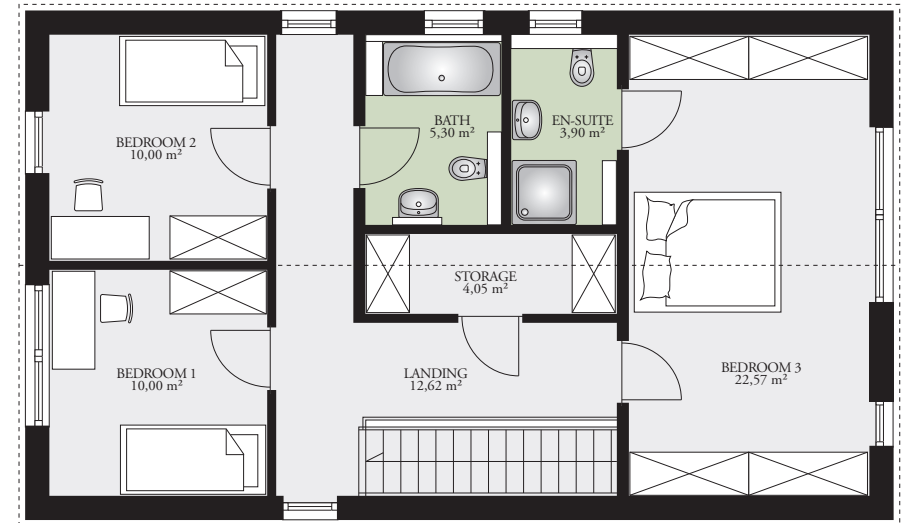

PARK 148.1 E

148,37 m² (1597 sq. ft.)

Ground floor area: 71,88 m² (773 sq. ft.)

First floor area: 76,49 m² (823 sq. ft.)