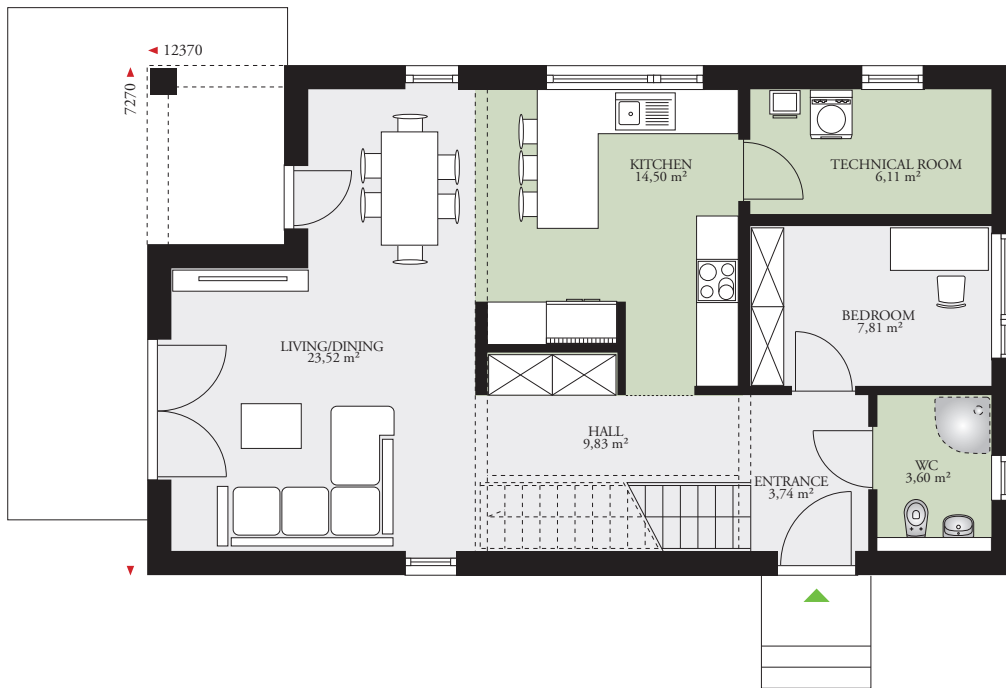

PARK 148.1 E

148,37 m² (1597 sq. ft.)

Ground floor area: 71,88 m² (773 sq. ft.)

First floor area: 76,49 m² (823 sq. ft.)