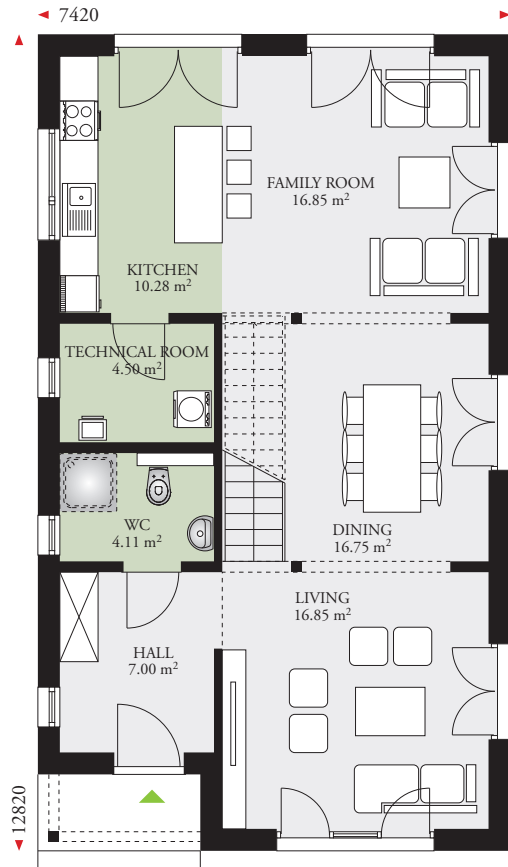

PARK 160E

159,86 m² (1720 sq. ft.)

Ground floor area: 78,57 m² (846 sq. ft.)

First floor area: 81,29 m² (875 sq. ft.)