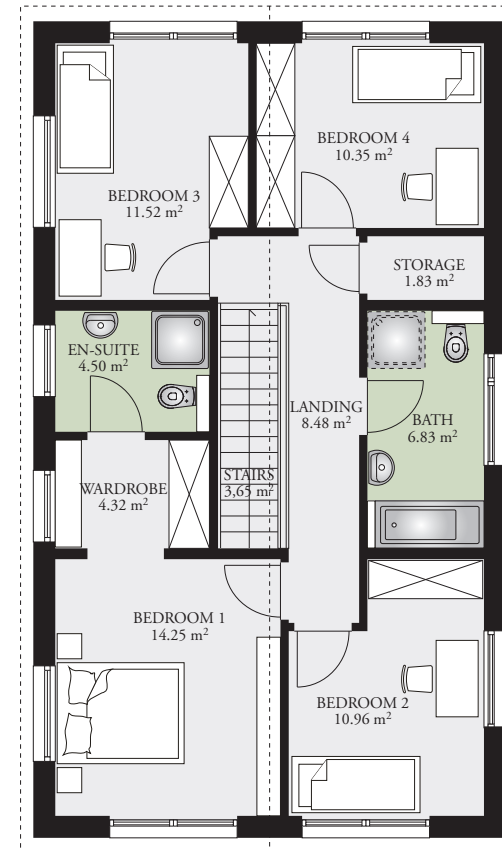

PARK 160E

159,86 m² (1720 sq. ft.)

Ground floor area: 78,57 m² (846 sq. ft.)

First floor area: 81,29 m² (875 sq. ft.)